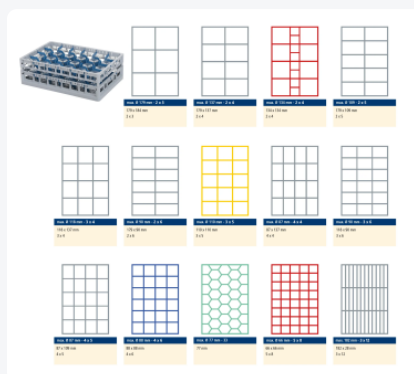

# Clixrack Glass basket 600 x 400 mm gray - glass height max. 170 mm - with yellow 3 x 5 compartment division - maximum Ø glass 110mm

## Product specifications

Uitwendig (LxBxH)	600 x 400 x 210 mm
Inwendig (LxBxH)	563 x 363 x 170 mm
Handles	Open handles, for more comfortable carrying
Sidewalls	Open, for optimum washing result and a faster drying process
Material	PP
Article number	50.CR.620.140170.15
Color	Grey
Bottom	Open and especially reinforced, so suitable for use in basket transport machines with transport hooks
Maximum glass height	170
Maximum Ø glass	110

## Properties

The Clixrack 50.CR.620.140170.15 has a 3 x 5 compartment division in the basket.

The compartment division can be equipped with dividing clips to prevent damage to any handles.

Clixrack baskets with compartment divisions ensure safe transport and efficient storage of your glassware and dishes.

Clixrack dishwasher baskets can be stacked with most Euro standard stacking containers of 600 x 400 mm. Stacking containers of 400 x 300 mm can be stacked on the Clixrack baskets.

Clixrack baskets have 4-sided receptacles for color clips, intended for content indications, etc.