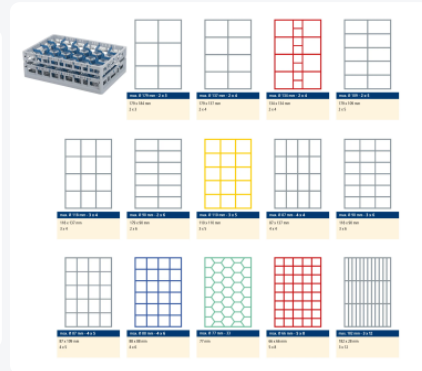

# Clixrack Glass basket 600 x 400 mm gray - glass height max. 185 mm - with red 2 x 4 compartment division - maximum Ø glass 134mm

## Product specifications

Uitwendig (LxBxH)	600 x 400 x 225 mm
Inwendig (LxBxH)	563 x 363 x 185 mm
Handles	Open handles, for more comfortable carrying
Sidewalls	Open, for optimum washing result and a faster drying process
Material	PP
Article number	50.CR.620.155185.08
Color	Grey
Bottom	Open and especially reinforced, so suitable for use in basket transport machines with transport hooks
Maximum glass height	185
Maximum Ø glass	134

Clixrack dishwasher baskets can be stacked with most Euro standard stacking containers of 600 x 400 mm. Stacking containers of 400 x 300 mm can be stacked on the Clixrack baskets.

Clixrack baskets have 4-sided receptacles for color clips, intended for content indications, etc.