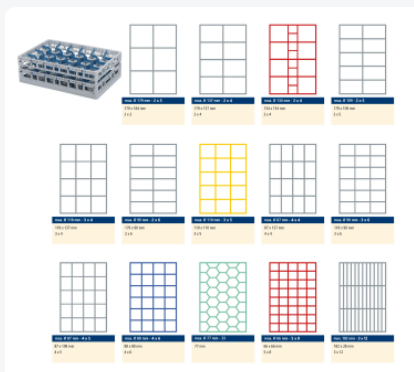

# Clixrack Glass basket 600 x 400 mm gray - glass height max. 215 mm - with yellow 3 x 5 compartment division - maximum Ø glass 110mm

## Product specifications

Uitwendig (LxBxH)	600 x 400 x 255 mm
Inwendig (LxBxH)	563 x 363 x 215 mm
Handles	Open handles, for more comfortable carrying
Sidewalls	Open, for optimum washing result and a faster drying process
Material	PP
Article number	50.CR.621.215245.15
Color	Grey
Bottom	Open and especially reinforced, so suitable for use in basket transport machines with transport hooks
Maximum glass height	215
Maximum Ø glass	110

## Properties

The Clixrack 50.CR.621.215245.15 has a 3 x 5 compartment division in the basket.

The compartment division can be equipped with dividing clips to prevent damage to any handles.

Clixrack baskets with compartment divisions ensure safe transport and efficient storage of your glassware and dishes.

Clixrack dishwasher baskets can be stacked with most Euro standard stacking containers of 600 x 400 mm. Stacking containers of 400 x 300 mm can be stacked on the Clixrack baskets.

Clixrack baskets have 4-sided receptacles for color clips, intended for content indications, etc.