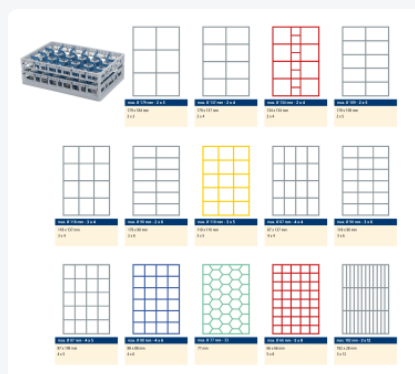

Clixrack Glass basket 600 x 400 mm gray - glass height max. 230 mm - with red 2 x 4 compartment division - maximum Ø glass 134mm

Product specifications

Uitwendig (LxBxH)	600 x 400 x 270 mm
Inwendig (LxBxH)	563 x 363 x 230 mm
Handles	Open handles, for more comfortable carrying
Sidewalls	Open, for optimum washing result and a faster drying process
Material	PP
Article number	50.CR.620.200230.08
Color	Grey
Bottom	Open and especially reinforced, so suitable for use in basket transport machines with transport hooks
Maximum glass height	230
Maximum Ø glass	134

Properties

The Clixrack 50.CR.600.06 has a 2 x 3 compartment division in the basket.

The compartment division can be equipped with dividing clips to prevent damage to any handles.

Clixrack baskets with compartment divisions ensure safe transport and efficient storage of your glassware and dishes.

Clixrack dishwasher baskets can be stacked with most Euro standard stacking containers of 600 x 400 mm. Stacking containers of 400 x 300 mm can be stacked on the Clixrack baskets.

Clixrack baskets have 4-sided receptacles for color clips, intended for content indications, etc.

Clixrack baskets have receptacles on all 4 sides for color clips for labeling or content indications. Clixrack baskets are stable when stacked, even with other Euro standard containers and crates. Due to their Euro standard size, they fit perfectly on mobile frames, roll containers, or (plastic) pallets.