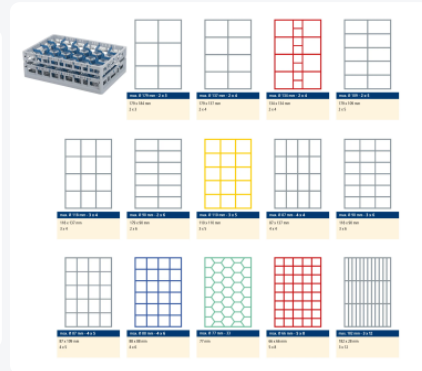

# Clixrack Glass basket 600 x 400 mm gray - glass height max. 245 mm - with red 2 x 4 compartment division - maximum Ø glass 134mm

## Product specifications

Uitwendig (LxBxH)	600 × 400 × 285 mm
Inwendig (LxBxH)	563 × 363 × 245 mm
Handles	Open handles, for more comfortable carrying
Sidewalls	Open, for optimum washing result and a faster drying process
Material	PP
Article number	50.CR.620.215245.08
Color	Grey
Bottom	Open and especially reinforced, so suitable for use in basket transport machines with transport hooks
Maximum glass height	245
Maximum Ø glass	134

Clixrack dishwasher baskets can be stacked with most Euro standard stacking containers of 600 x 400 mm. Stacking containers of 400 x 300 mm can be stacked on the Clixrack baskets.

Clixrack baskets have 4-sided receptacles for color clips, intended for content indications, etc.