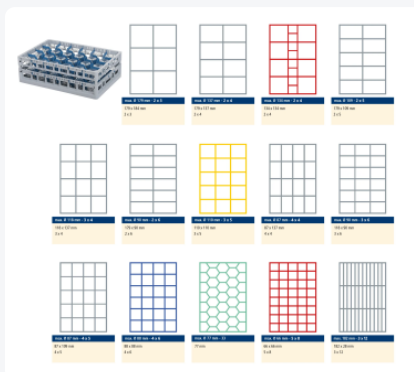

Artikelnummer: 50.CR.600.24

Bedrukking mogelijk

Clixrack Glass basket 600 x 400 mm gray - glass height max. 72mm - with blue 4 x 6 compartment division - maximum Ø glass 88 mm

Product specifications

External dimensions (L x W x H)	600 x 400 x 110 mm
Color	Grey
Material	PP
Bottom	Open and especially reinforced, so suitable for use in basket transport machines with transport hooks
Sidewalls	Open, for optimum washing result and a faster drying process
Handles	Open handles, for more comfortable carrying
Maximum glass height	72
Maximum Ø glass	88
Internal dimensions (L x W x H)	563 x 363 x 72 mm

Properties

The Clixrack 50.CR.600.24 has a 4 x 6 compartment division in the basket.

The compartment division can be equipped with dividing clips to prevent damage to any handles.

Clixrack baskets with compartment divisions ensure safe transport and efficient storage of your glassware and dishes.

Clixrack dishwasher baskets can be stacked with most Euro standard stacking containers of 600 x 400 mm. Stacking containers of 400 x 300 mm can be stacked on the Clixrack baskets.

Clixrack baskets have 4-sided receptacles for color clips, intended for content indications, etc.

Due to the double bottom construction, the dishwasher basket is suitable for use in basket transport machines with transport hooks.

Description

Dishwasher basket Clixrack (600 x 400 x H 72 mm) with 4 x 6 compartment division. Suitable for items with a max. height of 72 mm. Clixrack baskets have receptacles on all 4 sides for color clips for labeling or content indications. Clixrack baskets are stable when stacked, even with other Euro standard containers and crates. Due to their Euro standard size, they fit perfectly on mobile frames, roll containers, or (plastic) pallets.