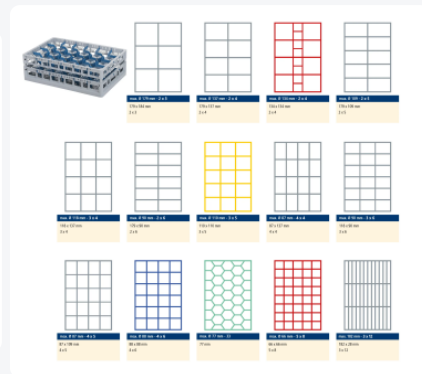

# Clixrack Glass basket 600 x 400 mm gray - glass height max. 72mm - with blue 4 x 6 compartment division - maximum Ø glass 88 mm

## Product specifications

Uitwendig (LxBxH)	600 x 400 x 110 mm
Inwendig (LxBxH)	563 x 363 x 72 mm
Handles	Open handles, for more comfortable carrying
Sidewalls	Open, for optimum washing result and a faster drying process
Material	PP
Article number	50.CR.600.24
Color	Grey
Bottom	Open and especially reinforced, so suitable for use in basket transport machines with transport hooks
Maximum glass height	72
Maximum Ø glass	88

## Properties

The Clixrack 50.CR.600.24 has a 4 x 6 compartment division in the basket.

The compartment division can be equipped with dividing clips to prevent damage to any handles.

Clixrack baskets with compartment divisions ensure safe transport and efficient storage of your glassware and dishes.

Clixrack dishwasher baskets can be stacked with most Euro standard stacking containers of 600 x 400 mm. Stacking containers of 400 x 300 mm can be stacked on the Clixrack baskets.

Clixrack baskets have 4-sided receptacles for color clips, intended for content indications, etc.