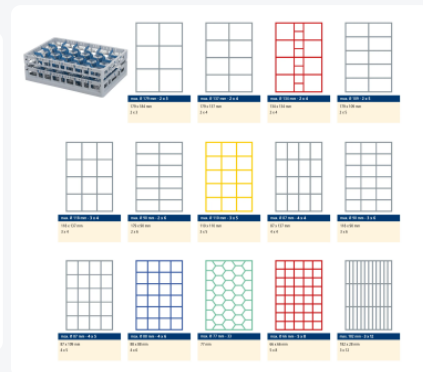

Clixrack Glass basket 600 x 400 mm gray - glass height max. 72mm - with green 33-section compartment division - maximum Ø glass 77 mm

Product specifications

Uitwendig (LxBxH)	600 × 400 × 110 mm
Inwendig (LxBxH)	563 × 363 × 72 mm
Handles	Open handles, for more comfortable carrying
Sidewalls	Open, for optimum washing result and a faster drying process
Material	PP
Article number	50.CR.600.33
Color	Grey
Bottom	Open and especially reinforced, so suitable for use in basket transport machines with transport hooks
Maximum glass height	72
Maximum Ø glass	77

Properties

The Clixrack 50.CR.600.33 has a 33-section compartment division in the basket.

The compartment division can be equipped with dividing clips to prevent damage to any handles.

Clixrack baskets with compartment divisions ensure safe transport and efficient storage of your glassware and dishes.

Clixrack dishwasher baskets can be stacked with most Euro standard stacking containers of 600 x 400 mm. Stacking containers of 400 x 300 mm can be stacked on the Clixrack baskets.

Clixrack baskets have 4-sided receptacles for color clips, intended for content indications, etc.

Clixrack baskets have receptacles on all 4 sides for color clips for labeling or content indications. Clixrack baskets are stable when stacked, even with other Euro standard containers and crates. Due to their Euro standard size, they fit perfectly on mobile frames, roll containers, or (plastic) pallets.