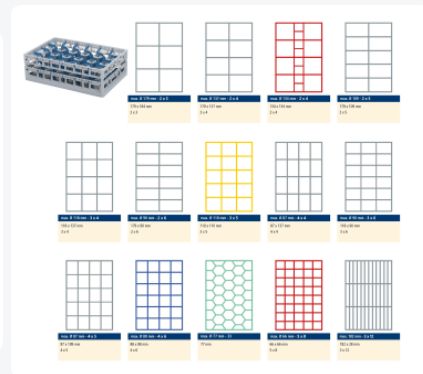

Clixrack Glass basket 600 x 400 mm gray - glass height max. 72mm - with red 2 x 4 compartment division - maximum Ø glass 134mm

Product specifications

Uitwendig (LxBxH)	600 x 400 x 110 mm
Inwendig (LxBxH)	563 x 363 x 72 mm
Handles	Open handles, for more comfortable carrying
Sidewalls	Open, for optimum washing result and a faster drying process
Material	PP
Article number	50.CR.600.08
Color	Grey
Bottom	Open and especially reinforced, so suitable for use in basket transport machines with transport hooks
Maximum glass height	72
Maximum Ø glass	134

Properties

The Clixrack 50.CR.600.06 has a 2 x 3 compartment division in the basket.

The compartment division can be equipped with dividing clips to prevent damage to any handles.

Clixrack baskets with compartment divisions ensure safe transport and efficient storage of your glassware and dishes.

Clixrack dishwasher baskets can be stacked with most Euro standard stacking containers of 600 x 400 mm. Stacking containers of 400 x 300 mm can be stacked on the Clixrack baskets.

Clixrack baskets have 4-sided receptacles for color clips, intended for content indications, etc.

Due to the double bottom construction, the dishwasher basket is suitable for use in basket transport machines with transport hooks.

Description

Dishwasher basket Clixrack (600 x 400 x H 72 mm) with 2 x 4 compartment division. Suitable for items with a max. height of 72 mm. Clixrack baskets have receptacles on all 4 sides for color clips for labeling or content indications. Clixrack baskets are stable when stacked, even with other Euro standard containers and crates. Due to their Euro standard size, they fit perfectly on mobile frames, roll containers, or (plastic) pallets.