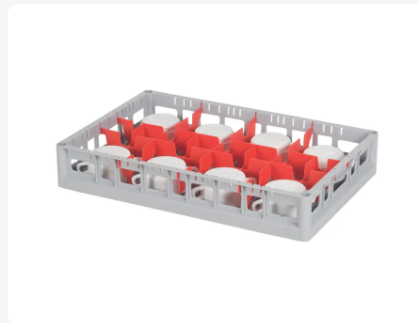

Clixrack Glass basket 600 x 400 mm gray - glass height max. 72mm - with red 2 x 4 compartment division - maximum Ø glass 134mm

Product specifications

Uitwendig (LxBxH)	600 x 400 x 110 mm
Inwendig (LxBxH)	563 x 363 x 72 mm
Handles	Open handles, for more comfortable carrying
Sidewalls	Open, for optimum washing result and a faster drying process
Material	PP
Article number	50.CR.600.08
Color	Grey
Bottom	Open and especially reinforced, so suitable for use in basket transport machines with transport hooks
Maximum glass height	72
Maximum Ø glass	134

Properties

The Clixrack 50.CR.600.06 has a 2 x 3 compartment division in the basket.

The compartment division can be equipped with dividing clips to prevent damage to any handles.

Clixrack baskets with compartment divisions ensure safe transport and efficient storage of your glassware and dishes.

Clixrack dishwasher baskets can be stacked with most Euro standard stacking containers of 600 x 400 mm. Stacking containers of 400 x 300 mm can be stacked on the Clixrack baskets.

Clixrack baskets have 4-sided receptacles for color clips, intended for content indications, etc.

Due to the double bottom construction, the dishwasher basket is suitable for use in basket transport machines with transport hooks.

Description

Dishwasher basket Clixrack (600 x 400 x H 72 mm) with 2 x 4 compartment division. Suitable for items with a max. height of 72 mm. Clixrack baskets have receptacles on all 4 sides for color clips for labeling or content indications. Clixrack baskets are stable when stacked, even with other Euro standard containers and crates. Due to their Euro standard size, they fit perfectly on mobile frames, roll containers, or (plastic) pallets.