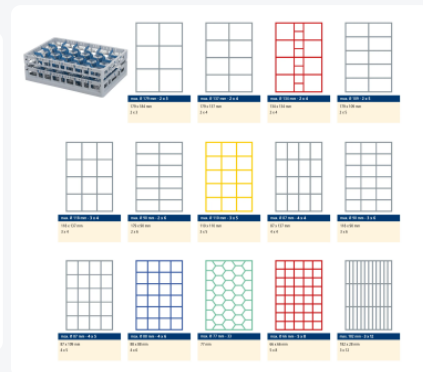

# Clixrack Glass basket 600 x 400 mm gray - glass height max. 72mm - with yellow 3 x 5 compartment division - maximum Ø glass 110mm

## Product specifications

Uitwendig (LxBxH)	600 x 400 x 110 mm
Inwendig (LxBxH)	563 x 363 x 72 mm
Handles	Open handles, for more comfortable carrying
Sidewalls	Open, for optimum washing result and a faster drying process
Material	PP
Article number	50.CR.600.15
Color	Grey
Bottom	Open and especially reinforced, so suitable for use in basket transport machines with transport hooks
Maximum glass height	72
Maximum Ø glass	110

## Properties

The Clixrack 50.CR.600.15 has a 3 x 5 compartment division in the basket.

The compartment division can be equipped with dividing clips to prevent damage to any handles.

Clixrack baskets with compartment divisions ensure safe transport and efficient storage of your glassware and dishes.

Clixrack dishwasher baskets can be stacked with most Euro standard stacking containers of 600 x 400 mm. Stacking containers of 400 x 300 mm can be stacked on the Clixrack baskets.

Clixrack baskets have 4-sided receptacles for color clips, intended for content indications, etc.