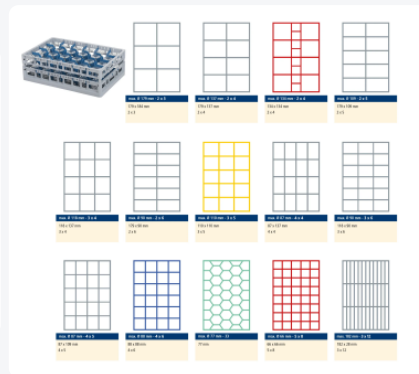

# Clixrack Plate basket 600 x 400 mm black - Plate height max. 28mm - with 3 x 12 compartment division - maximum Ø plate 115 mm

## Product specifications

Uitwendig (LxBxH)	600 × 400 × 155 mm
Inwendig (LxBxH)	563 × 363 × 115 mm
Handles	Open handles, for more comfortable carrying
Sidewalls	Open, for optimum washing result and a faster drying process
Material	PP
Article number	50.CR.621.115145.36.10
Color	Black
Bottom	Open and especially reinforced, so suitable for use in basket transport machines with transport hooks
Max. plate diameter	115
Maximum glass height	72
Maximum depth plate (D)	28

## Properties

The Clixrack 50.CR.621.115145.36.10 has a 3 x 12 compartment division in the basket.

The compartment division can be equipped with dividing clips to prevent damage to any handles.

Clixrack baskets with compartment divisions ensure safe transport and efficient storage of your glassware and dishes.

Clixrack dishwasher baskets can be stacked with most Euro standard stacking containers of 600 x 400 mm. Stacking containers of 400 x 300 mm can be stacked on the Clixrack baskets.

Clixrack baskets have 4-sided receptacles for color clips, intended for content indications, etc.