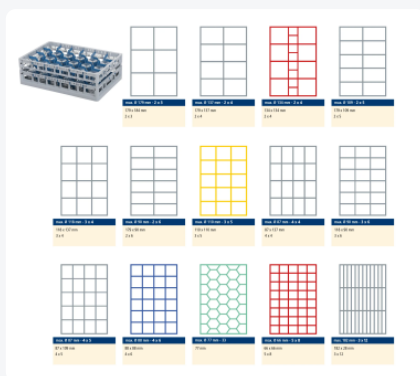

# Clixrack Plate basket 600 x 400 mm black - Plate height max. 28mm - with 3 x 12 compartment division - maximum Ø plate 125 mm

## Product specifications

External dimensions ( L x W x H)	600 x 400 x 165 mm
Color	Black
Material	PP
Bottom	Open and especially reinforced, so suitable for use in basket transport machines with transport hooks
Sidewalls	Open, for optimum washing result and a faster drying process
Handles	Open handles, for more comfortable carrying
Max. plate diameter	125
Maximum glass height	72
Maximum depth plate (D)	28
Internal dimensions (L x W x H)	563 x 363 x 125 mm

## Properties

The Clixrack 50.CR.621.125155.36.10 has a 3 x 12 compartment division in the basket.

The compartment division can be equipped with dividing clips to prevent damage to any handles.

Clixrack baskets with compartment divisions ensure safe transport and efficient storage of your glassware and dishes.

Clixrack dishwasher baskets can be stacked with most Euro standard stacking containers of 600 x 400 mm. Stacking containers of 400 x 300 mm can be stacked on the Clixrack baskets.

Clixrack baskets have 4-sided receptacles for color clips, intended for content indications, etc.