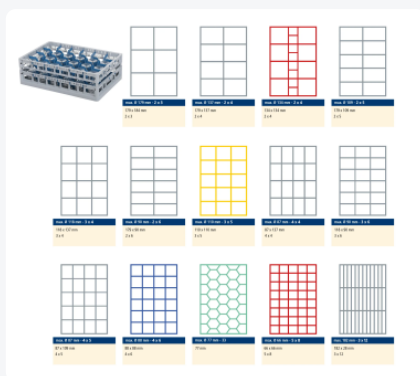

Clixrack Plate basket 600 x 400 mm black - Plate height max. 28mm - with 3 x 12 compartment division - maximum Ø plate 140 mm

Product specifications

External dimensions (L x W x H)	600 x 400 x 180 mm
Color	Black
Material	PP
Bottom	Open and especially reinforced, so suitable for use in basket transport machines with transport hooks
Sidewalls	Open, for optimum washing result and a faster drying process
Handles	Open handles, for more comfortable carrying
Max. plate diameter	140
Maximum glass height	72
Maximum depth plate (D)	28
Internal dimensions (L x W x H)	563 x 363 x 140 mm

Properties

The Clixrack 50.CR.621.140170.36.10 has a 3 x 12 compartment division in the basket.

The compartment division can be equipped with dividing clips to prevent damage to any handles.

Clixrack baskets with compartment divisions ensure safe transport and efficient storage of your glassware and dishes.

Clixrack dishwasher baskets can be stacked with most Euro standard stacking containers of 600 x 400 mm. Stacking containers of 400 x 300 mm can be stacked on the Clixrack baskets.

Clixrack baskets have 4-sided receptacles for color clips, intended for content indications, etc.

Clixrack baskets have receptacles on all 4 sides for color clips for labeling or content indications. Clixrack baskets are stable when stacked, even with other Euro standard containers and crates. Due to their Euro standard size, they fit perfectly on mobile frames, roll containers, or (plastic) pallets.