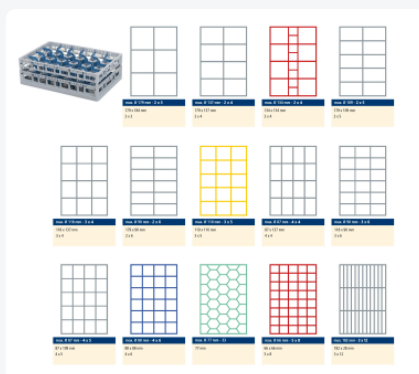

Clixrack Plate basket 600 x 400 mm black - Plate height max. 28mm - with 3 x 12 compartment division - maximum Ø plate 145 mm

Product specifications

External dimensions (L x W x H)	600 x 400 x 185 mm
Color	Black
Material	PP
Bottom	Open and especially reinforced, so suitable for use in basket transport machines with transport hooks
Sidewalls	Open, for optimum washing result and a faster drying process
Handles	Open handles, for more comfortable carrying
Max. plate diameter	145
Maximum glass height	72
Maximum depth plate (D)	28
Internal dimensions (L x W x H)	563 x 363 x 145 mm

Properties

The Clixrack 50.CR.620.115145.36.10 has a 3 x 12 compartment division in the basket.

The compartment division can be equipped with dividing clips to prevent damage to any handles.

Clixrack baskets with compartment divisions ensure safe transport and efficient storage of your glassware and dishes.

Clixrack dishwasher baskets can be stacked with most Euro standard stacking containers of 600 x 400 mm. Stacking containers of 400 x 300 mm can be stacked on the Clixrack baskets.

Clixrack baskets have 4-sided receptacles for color clips, intended for content indications, etc.

Clixrack baskets have receptacles on all 4 sides for color clips for labeling or content indications. Clixrack baskets are stable when stacked, even with other Euro standard containers and crates. Due to their Euro standard size, they fit perfectly on mobile frames, roll containers, or (plastic) pallets.