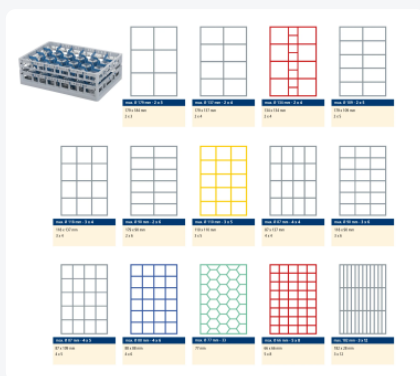

Clixrack Plate basket 600 x 400 mm black - Plate height max. 28mm - with 3 x 12 compartment division - maximum Ø plate 155 mm

Product specifications

External dimensions (L x W x H)	600 x 400 x 195 mm
Color	Black
Material	PP
Bottom	Open and especially reinforced, so suitable for use in basket transport machines with transport hooks
Sidewalls	Open, for optimum washing result and a faster drying process
Handles	Open handles, for more comfortable carrying
Max. plate diameter	155
Maximum glass height	72
Maximum depth plate (D)	28
Internal dimensions (L x W x H)	563 x 363 x 155 mm

Properties

The Clixrack 50.CR.620.125155.36.10 has a 3 x 12 compartment division in the basket.

The compartment division can be equipped with dividing clips to prevent damage to any handles.

Clixrack baskets with compartment divisions ensure safe transport and efficient storage of your glassware and dishes.

Clixrack dishwasher baskets can be stacked with most Euro standard stacking containers of 600 x 400 mm. Stacking containers of 400 x 300 mm can be stacked on the Clixrack baskets.

Clixrack baskets have 4-sided receptacles for color clips, intended for content indications, etc.

Clixrack baskets have receptacles on all 4 sides for color clips for labeling or content indications. Clixrack baskets are stable when stacked, even with other Euro standard containers and crates. Due to their Euro standard size, they fit perfectly on mobile frames, roll containers, or (plastic) pallets.