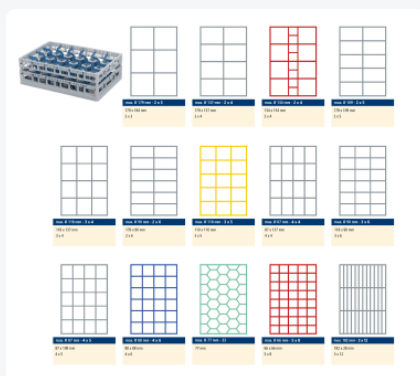

# Clixrack Plate basket 600 x 400 mm black - Plate height max. 28mm - with 3 x 12 compartment division - maximum Ø plate 170 mm

## Product specifications

External dimensions ( L x W x H)	600 x 400 x 210 mm
Color	Black
Material	PP
Bottom	Open and especially reinforced, so suitable for use in basket transport machines with transport hooks
Sidewalls	Open, for optimum washing result and a faster drying process
Handles	Open handles, for more comfortable carrying
Max. plate diameter	170
Maximum glass height	72
Maximum depth plate (D)	28
Internal dimensions (L x W x H)	563 x 363 x 170 mm

## Properties

The Clixrack 50.CR.620.140170.36.10 has a 3 x 12 compartment division in the basket.

The compartment division can be equipped with dividing clips to prevent damage to any handles.

Clixrack baskets with compartment divisions ensure safe transport and efficient storage of your glassware and dishes.

Clixrack dishwasher baskets can be stacked with most Euro standard stacking containers of 600 x 400 mm. Stacking containers of 400 x 300 mm can be stacked on the Clixrack baskets.

Clixrack baskets have 4-sided receptacles for color clips, intended for content indications, etc.