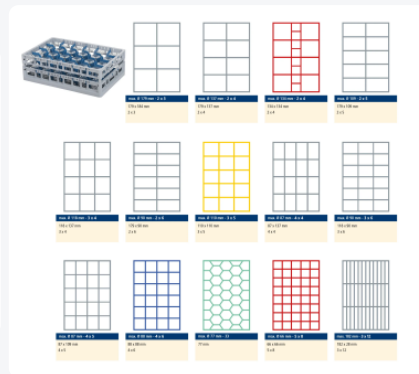

Clixrack Plate basket 600 x 400 mm black - Plate height max. 28mm - with 3 x 12 compartment division - maximum Ø plate 72 mm

Product specifications

Uitwendig (LxBxH)	600 × 400 × 110 mm
Inwendig (LxBxH)	563 × 363 × 72 mm
Handles	Open handles, for more comfortable carrying
Sidewalls	Open, for optimum washing result and a faster drying process
Material	PP
Article number	50.CR.600.36.10
Color	Black
Bottom	Open and especially reinforced, so suitable for use in basket transport machines with transport hooks
Max. plate diameter	72
Maximum glass height	72
Maximum depth plate (D)	28

Properties

The Clixrack 50.CR.600.36.10 has a 3 x 12 compartment division in the basket.

The compartment division can be equipped with dividing clips to prevent damage to any handles.

Clixrack baskets with compartment divisions ensure safe transport and efficient storage of your glassware and dishes.

Clixrack dishwasher baskets can be stacked with most Euro standard stacking containers of 600 x 400 mm. Stacking containers of 400 x 300 mm can be stacked on the Clixrack baskets.

Clixrack baskets have 4-sided receptacles for color clips, intended for content indications, etc.

Clixrack baskets have receptacles on all 4 sides for color clips for labeling or content indications. Clixrack baskets are stable when stacked, even with other Euro standard containers and crates. Due to their Euro standard size, they fit perfectly on mobile frames, roll containers, or (plastic) pallets.