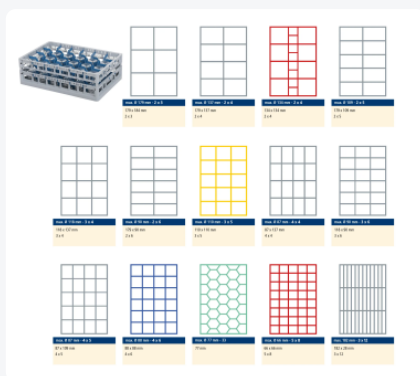

Clixrack Plate basket 600 x 400 mm black - Plate height max. 28mm - with 3 x 12 compartment division - maximum Ø plate 115 mm

Product specifications

External dimensions (L x W x H)	600 x 400 x 155 mm
Color	Black
Material	PP
Bottom	Open and especially reinforced, so suitable for use in basket transport machines with transport hooks
Sidewalls	Open, for optimum washing result and a faster drying process
Handles	Open handles, for more comfortable carrying
Max. plate diameter	115
Maximum glass height	72
Maximum depth plate (D)	28
Internal dimensions (L x W x H)	563 x 363 x 115 mm

Properties

The Clixrack 50.CR.611.115145.36.10 has a 3 x 12 compartment division in the basket.

The compartment division can be equipped with dividing clips to prevent damage to any handles.

Clixrack baskets with compartment divisions ensure safe transport and efficient storage of your glassware and dishes.

Clixrack dishwasher baskets can be stacked with most Euro standard stacking containers of 600 x 400 mm. Stacking containers of 400 x 300 mm can be stacked on the Clixrack baskets.

Clixrack baskets have 4-sided receptacles for color clips, intended for content indications, etc.

Clixrack baskets have receptacles on all 4 sides for color clips for labeling or content indications. Clixrack baskets are stable when stacked, even with other Euro standard containers and crates. Due to their Euro standard size, they fit perfectly on mobile frames, roll containers, or (plastic) pallets.