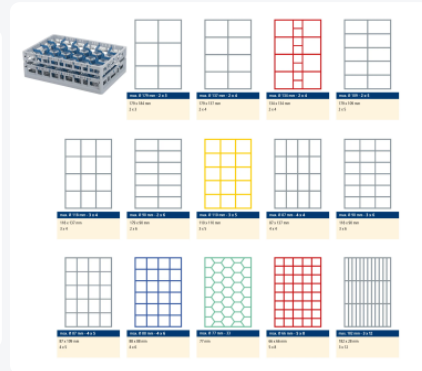

Clixrack Plate basket 600 x 400 mm gray - Plate height max. 28mm - with grey 3 x 12 compartment division - maximum Ø plate 72 mm

Product specifications

Uitwendig (LxBxH)	600 × 400 × 110 mm
Inwendig (LxBxH)	563 × 363 × 72 mm
Handles	Open handles, for more comfortable carrying
Sidewalls	Open, for optimum washing result and a faster drying process
Material	PP
Article number	50.CR.600.36.08
Color	Grey
Bottom	Open and especially reinforced, so suitable for use in basket transport machines with transport hooks
Max. plate diameter	72
Maximum glass height	72
Maximum depth plate (D)	28

Properties

The Clixrack 50.CR.600.36.08 has a 3 x 12 compartment division in the basket.

The compartment division can be equipped with dividing clips to prevent damage to any handles.

Clixrack baskets with compartment divisions ensure safe transport and efficient storage of your glassware and dishes.

Clixrack dishwasher baskets can be stacked with most Euro standard stacking containers of 600 x 400 mm. Stacking containers of 400 x 300 mm can be stacked on the Clixrack baskets.

Clixrack baskets have 4-sided receptacles for color clips, intended for content indications, etc.

Clixrack baskets have receptacles on all 4 sides for color clips for labeling or content indications. Clixrack baskets are stable when stacked, even with other Euro standard containers and crates. Due to their Euro standard size, they fit perfectly on mobile frames, roll containers, or (plastic) pallets.