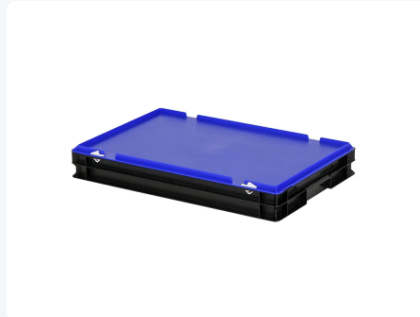

Article number: 30.608.DB.10.3

Bedrukking mogelijk

Combicolor stacking bin with lid - 600 x 400 x H 90 mm - black-blue

Product specifications Properties

Uitwendig (LxBxH)	600 x 400 x 90 mm
Inwendig (LxBxH)	566 x 366 x 72 mm
Max. stacking load (kg)	200 kg
Capacity	14.1 liter
Handles	Closed
Sidewalls	Closed
Material	PP
Article number	30.608.DB.10.3
Weight (kg)	1,9 kg
Temperature range	-20°C to +80°C
Color	Black
Bottom	Closed, smooth
European Article Number	7424940999942
Load capacity (kg)	20

Lidded bins are also stackable with lid

Lidded bins have a removable, hinged lid

Stacking bin with hinged lid and 2 snap-slide locks

Description

Black stacking bin with lid with blue hinged lid in Euro norm format 600 x 400 mm. The hinged lid is equipped with two snap-lock closures. The container is entirely closed, including sealed handles, enabling full utilization of its content. The lidded container is made of food-grade plastic. Thanks to the practical Euro norm dimensions, this lidded container fits perfectly on other Euro containers, as well as on standardized pallets, roll containers, and mobile bases.