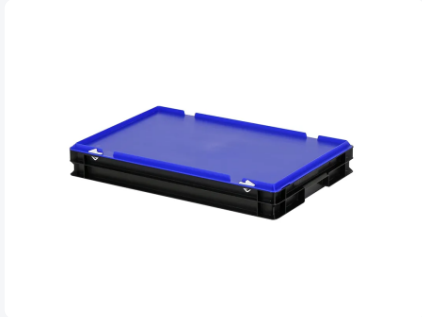

Article number: 30.608.DB.10.3

Bedrukking mogelijk

Combicolor stacking bin with lid - 600 x 400 x H 90 mm - black-blue

Product specifications Properties

Uitwendig (LxBxH)	600 x 400 x 90 mm
Inwendig (LxBxH)	566 x 366 x 72 mm
Max. stacking load (kg)	200 kg
Capacity	14.1 liter
Handles	Closed
Sidewalls	Closed
Material	PP
Article number	30.608.DB.10.3
Weight (kg)	1,9 kg
Temperature range	-20°C to +80°C
Color	Black
Bottom	Closed, smooth
European Article Number	7424940999942
Load capacity (kg)	20

Lidded bins are also stackable with lid

Lidded bins have a removable, hinged lid

Stacking bin with hinged lid and 2 snap-slide locks

Description

Black stacking bin with lid with blue hinged lid in Euro norm format 600 x 400 mm. The hinged lid is equipped with two snap-lock closures. The container is entirely closed, including sealed handles, enabling full utilization of its content. The lidded container is made of food-grade plastic. Thanks to the practical Euro norm dimensions, this lidded container fits perfectly on other Euro containers, as well as on standardized pallets, roll containers, and mobile bases.