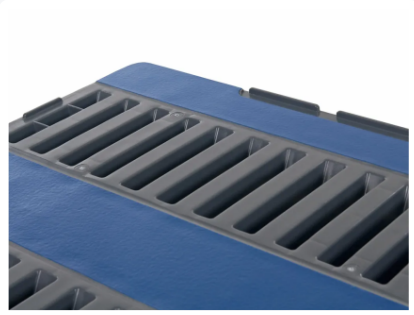

Article number: optie-cr1-met-rand

CR3 with rim

Product specifications

Article number optie-cr1-met-rand
