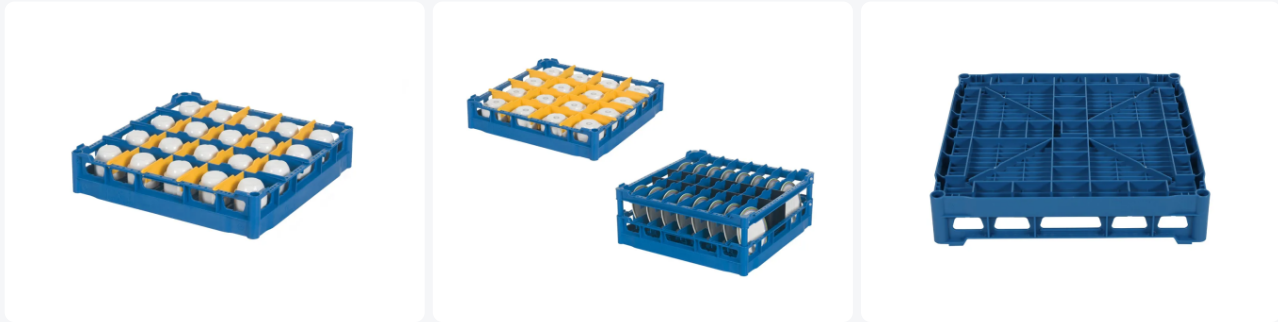

Cup basket (20 spaces)

Product specifications

Uitwendig (LxBxH)	500 x 500 x 100 mm
Handles	Open, for more comfortable carrying
Sidewalls	Open, for optimum washing result and a faster drying process
Material	PP
Article number	50.NK.100.45
Color	Blue
Bottom	Open and especially reinforced, so suitable for use in basket transport machines with transport hooks
Maximum glass height	73

Properties

For storage and cleaning of the saucers of your cups, please also check our 20 saucers baskets (Related products overview, under the "Ask for a quotation" button)

Cup basket with 4 x 5 subdivision, for 20 cups

Suitable for use in basket transport machines with transport hooks

Dishwasher baskets may be used as washing and storage baskets

Basket has slots on four sides for colour clips, intended for content labelling etc.

Open construction for optimum washing result

Description

Cup basket (500 x 500 x 100 mm), equipped with a 4 x 5 subdivision, for 20 soup cups and coffee cups. Dishwasher baskets are applicable as washing and storage basket. Basket is 4-sided equipped with color clips. Bottom is open and especially reinforced; therefore suitable for use in basket transport machines with transport hooks. Side walls and bottom have an open construction for optimum washing result and a faster drying process.