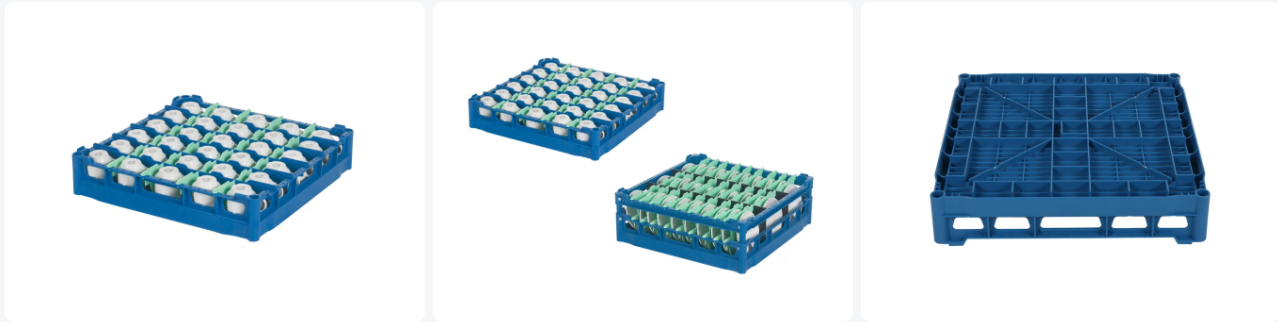

Cup basket (30 spaces)

Product specifications

Uitwendig (LxBxH)	500 x 500 x 100 mm
Handles	Open, for more comfortable carrying
Sidewalls	Open, for optimum washing result and a faster drying process
Material	PP
Article number	50.NK.100.56
Color	Blue
Bottom	Open and especially reinforced, so suitable for use in basket transport machines with transport hooks
Maximum glass height	73

Properties

For storage and cleaning of the saucers of your cups, please also check our 30 saucers baskets (Related products overview, under the "Ask for a quotation" button)

Cup basket with 5 x 6 subdivision, for 30 cups

Suitable for use in basket transport machines with transport hooks

Dishwasher baskets may be used as washing and storage baskets

Basket has slots on four sides for colour clips, intended for content labelling etc.

Open construction for optimum washing result

Description

Cup basket (500 x 500 x 100 mm), equipped with a 5 x 6 subdivision, for 30 soup cups and coffee cups. Dishwasher baskets are applicable as washing and storage basket. Basket is 4-sided equipped with color clips. Bottom is open and especially reinforced; therefore suitable for use in basket transport machines with transport hooks. Side walls and bottom have an open construction for optimum washing result and a faster drying process.