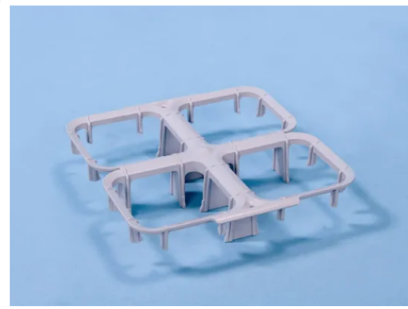

## Product specifications Properties

Uitwendig (LxBxH) 220 x 220 x 140 mm

Sidewalls Fine mesh

Material PP

Article number 50.CBS4.0

Color Grey

Bottom Fine mesh

The cutlery drainer is suitable for washing cutlery upright

Comprises four cutlery drainers 50.CBS.0 linked together with a holder

## Description

Plastic cutlery holder set (220 x 220 x H 140 mm) with a fine mesh perforation. This prevents the cutlery from protruding through the openings. Consists of 4 cutlery holders, which are linked together by a holder. The cutlery is washed standing in the holders. Cutlery holders can also be used separately. Ideal for use in combination with our universal baskets. Our cutlery baskets and holders are finely meshed to prevent cutlery from falling through, and the open design ensures a perfect rinsing result.