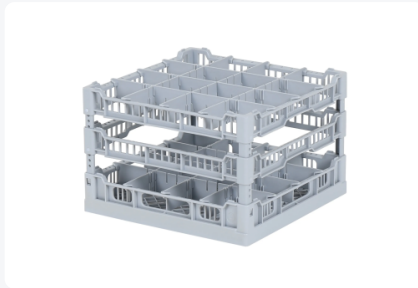

Dishwasher basket 400 x 400 mm - for glass heights from 191 to 240 mm - with 4 x 4 compartmentalization - maximum glass diameter 88mm

Vakverdelingen
Fries Rack System 400 x 400 mm

De grijze vakverdelingen voor het korfsysteem L 400 zorgen voor een perfecte 'fit' van uw glaswerk. Hierdoor is de ruimtenuutzeiting in de korf optimaal. Bovendien blijft uw glaswerk goed beschermd tegen breuk en beschadiging. Voor nageoeg elk type glas is een vakverdeling beschikbaar.

Max. H (mm)	Max. Ø (mm)	Max. H (mm)	Max. Ø (mm)	Max. H (mm)	Max. Ø (mm)
191	88	200	88	210	88
210	88	220	88	230	88
220	88	230	88	240	88

Product specifications

Uitwendig (LxBxH)	400 x 400 mm
Handles	Open handles on four sides for greater carrying comfort
Sidewalls	Open, for optimum washing result and a faster drying process
Material	PP
Article number	50.421.44
Weight (kg)	1,2 kg
Temperature range	-30°C to +80°C
Color	Grey
Bottom	Coarse mesh
Maximum Ø glass	88

Properties

Dimensions: 400x400 mm

Double compartmentalization: 4 x 4 (16 compartments in total)

Suitable for glasses and dishes

Maximum height of glassware: ranging from 191 to 240 mm

Maximum diameter of glasses: Ø88 mm

Easy to clean and maintain

Ideal for hospitality, catering, and other applications

Description

The dishwasher basket 50.421.44 with dimensions of 400 x 400 has a variable inner height ranging from 191 to 240mm. The dishwasher basket with a double 4 x 4 compartmentalization is suitable for mixed loading with glassware and dishes of maximum H240mm and Ø88mm.