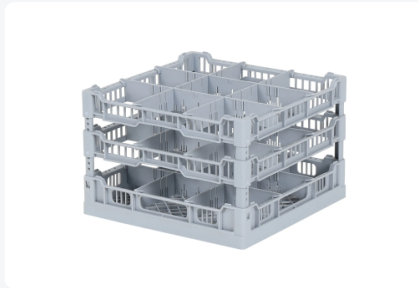

# Dishwasher basket 400 x 400 mm - for glass heights from 241 to 252 mm - with 3 x 3 compartmentalization - maximum glass diameter 115mm

## Product specifications

Uitwendig (LxBxH)	400 x 400 mm
Handles	Open handles on four sides for greater carrying comfort
Sidewalls	Open, for optimum washing result and a faster drying process
Material	PP
Article number	50.461.33
Weight (kg)	1,8 kg
Temperature range	-30°C to +80°C
Color	Grey
Bottom	Coarse mesh
Maximum Ø glass	115

## Properties

Dimensions: 400x400 mm

Triple compartmentalization: 3 x 3 (9 compartments in total)

Suitable for glasses and dishes

Maximum height of glassware: ranging from 241 to 252 mm

Maximum diameter of glasses: Ø115 mm

## Description

The dishwasher basket 50.461.33 with dimensions of 400 x 400 has a variable inner height ranging from 241 to 252mm. The dishwasher basket with a triple 3 x 3 compartmentalization is suitable for mixed loading with glassware and dishes of maximum H252mm and Ø115mm.