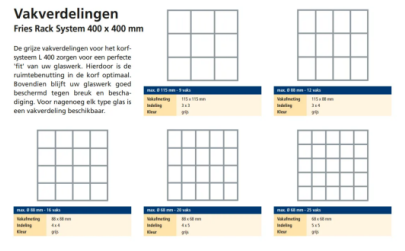

# Dishwasher basket 400 x 400 mm - for glass heights from 241 to 252 mm - with 3 x 3 compartmentalization - maximum glass diameter 115mm

## Product specifications

Uitwendig (LxBxH)	400 x 400 mm
Handles	Open handles on four sides for greater carrying comfort
Sidewalls	Open, for optimum washing result and a faster drying process
Material	PP
Article number	50.461.33
Weight (kg)	1,8 kg
Temperature range	-30°C to +80°C
Color	Grey
Bottom	Coarse mesh
Maximum Ø glass	115