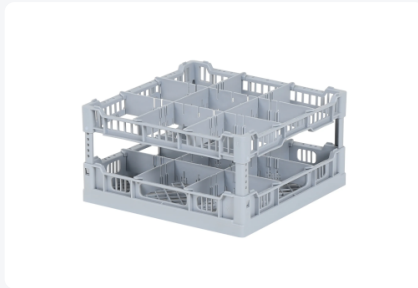

Dishwasher basket 400 x 400 mm - for glass heights from 66 to 190 mm - with 3 x 3 compartmentalization - maximum glass diameter 115mm

Vakverdelingen
Fries Rack System 400 x 400 mm

De grijze vakverdelingen voor het korf-systeem L 400 zorgen voor een perfecte 'fit' van uw glaswerk. Hierdoor is de ruimtenuutzeuring in de korf optimaal. Bovendien blijft uw glaswerk goed beschermd tegen breuk en beschadiging. Voor nagroeg elk type glas is een vakverdeling beschikbaar.

Vakverdeling	Max. H (mm)	Max. Ø (mm)
1x1	115	115
2x2	115	115
3x3	115	115
4x4	115	115
5x5	115	115
6x6	115	115
7x7	115	115
8x8	115	115
9x9	115	115

Product specifications

Uitwendig (LxBxH)	400 x 400 mm
Handles	Open handles on four sides for greater carrying comfort
Sidewalls	Open, for optimum washing result and a faster drying process
Material	PP
Article number	50.411.33
Weight (kg)	1,2 kg
Temperature range	-30°C to +80°C
Color	Grey
Bottom	Coarse mesh
Maximum Ø glass	115

Properties

Dimensions: 400x400 mm

Double compartmentalization: 3 x 3 (9 compartments in total)

Suitable for glasses and dishes

Maximum height of glassware: ranging from 66 to 190 mm

Maximum diameter of glasses: Ø115 mm

Easy to clean and maintain

Ideal for hospitality, catering, and other applications

Description

The dishwasher basket 50.411.33 with dimensions of 400 x 400 has a variable inner height ranging from 66 to 190mm. The dishwasher basket with a double 3 x 3 compartmentalization is suitable for mixed loading with glassware and dishes of maximum H190mm and Ø115mm.