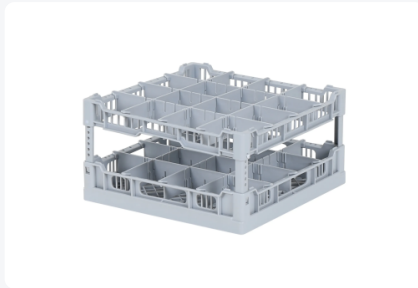

Dishwasher basket 400 x 400 mm - for glass heights from 66 to 190 mm - with 4 x 4 compartmentalization - maximum glass diameter 88mm

Product specifications

Uitwendig (LxBxH)	400 x 400 mm
Handles	Open handles on four sides for greater carrying comfort
Sidewalls	Open, for optimum washing result and a faster drying process
Material	PP
Article number	50.411.44
Weight (kg)	1,2 kg
Temperature range	-30°C to +80°C
Color	Grey
Bottom	Coarse mesh
Maximum Ø glass	88

Properties

Dimensions: 400x400 mm

Double compartmentalization: 4 x 4 (16 compartments in total)

Suitable for glasses and dishes

Maximum height of glassware: ranging from 66 to 190 mm

Maximum diameter of glasses: Ø88 mm

Sturdy construction for safe transport of glasses and dishes

Designed for efficient organization and protection of tableware

Meets standard dimensions for dishwashers

Durable and resistant to cleaning agents

Easy to clean and maintain

Ideal for hospitality, catering, and other applications