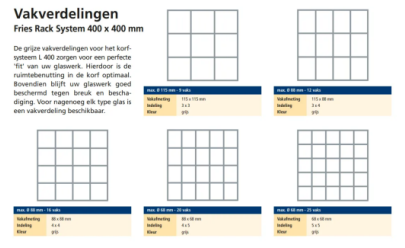

# Dishwasher basket 400 x 400 mm - for glass heights from 66 to 190 mm - with 5 x 5 compartmentalization - maximum glass diameter 68mm

## Product specifications

Uitwendig (LxBxH)	400 x 400 mm
Handles	Open handles on four sides for greater carrying comfort
Sidewalls	Open, for optimum washing result and a faster drying process
Material	PP
Article number	50.411.55
Weight (kg)	1,2 kg
Temperature range	-30°C to +80°C
Color	Grey
Bottom	Coarse mesh
Maximum Ø glass	68

## Properties

**Dimensions: 400x400 mm**

**Double compartmentalization: 5 x 5 (25 compartments in total)**

**Suitable for glasses and dishes**

**Maximum height of glassware: ranging from 66 to 190 mm**

**Maximum diameter of glasses: Ø68 mm**

## Description

The dishwasher basket 50.411.55 with dimensions of 400 x 400 has a variable inner height ranging from 66 to 190mm. The dishwasher basket with a double 5 x 5 compartmentalization is suitable for mixed loading with glassware and dishes of maximum H190mm and Ø68mm.