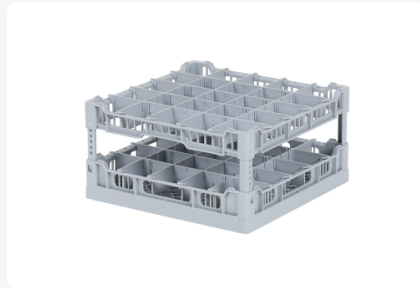

# Dishwasher basket 400 x 400 mm - for glass heights from 66 to 190 mm - with 5 x 5 compartmentalization - maximum glass diameter 68mm

## Product specifications

Uitwendig (LxBxH)	400 x 400 mm
Handles	Open handles on four sides for greater carrying comfort
Sidewalls	Open, for optimum washing result and a faster drying process
Material	PP
Article number	50.411.55
Weight (kg)	1,2 kg
Temperature range	-30°C to +80°C
Color	Grey
Bottom	Coarse mesh
Maximum Ø glass	68

## Properties

**Dimensions: 400x400 mm**

**Double compartmentalization: 5 x 5 (25 compartments in total)**

**Suitable for glasses and dishes**

**Maximum height of glassware: ranging from 66 to 190 mm**

**Maximum diameter of glasses: Ø68 mm**

## Description

The dishwasher basket 50.411.55 with dimensions of 400 x 400 has a variable inner height ranging from 66 to 190mm. The dishwasher basket with a double 5 x 5 compartmentalization is suitable for mixed loading with glassware and dishes of maximum H190mm and Ø68mm.