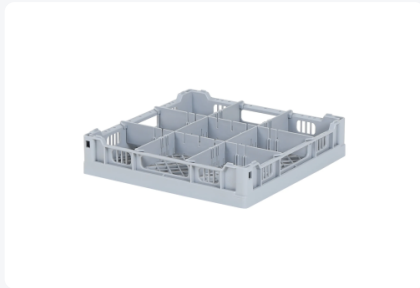

Dishwasher basket 400 x 400 mm - maximum glass height 65 mm - with 3 x 3 compartment division - maximum Ø of glass 115mm

Product specifications

Uitwendig (LxBxH)	400 x 400 x 90 mm
Inwendig (LxBxH)	365 x 365 x 65 mm
Handles	Open handles on four sides for greater carrying comfort
Sidewalls	Open, for optimum washing result and a faster drying process
Material	PP
Article number	50.401.33
Weight (kg)	1 kg
Temperature range	-30°C to +80°C
Color	Grey
Bottom	Coarse mesh
Maximum glass height	65
Maximum Ø glass	115

Properties

Dimensions: 400x400 mm

Compartment division: 3 x 3 (9 compartments in total)

Suitable for glasses and tableware

Maximum height of glassware: 65 mm

Maximum diameter of glasses: Ø115 mm

Sturdy construction for safe transport of glasses and tableware

Description

The dishwasher basket 50.401.33 with dimensions 400 x 400 x H 90 mm has an inner height of 65 mm. The dishwasher basket with a 3 x 3 compartment division is suitable for mixed loading with glassware and dishes of maximum H65mm and Ø115mm.

The bottom is open and specially reinforced, making the basket suitable for use in basket transport machines with transport hooks.

The side walls have an open construction for optimal rinsing results and a faster drying process. The dishwasher basket 50.401.33 is an exceptionally durable basket with the best references in the market.