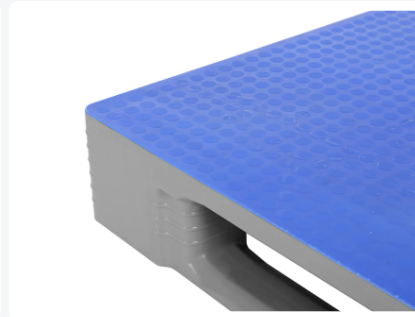

Artikelnummer: 87065899

Bedrukking mogelijk

Euro pallet - TC1 - 1200 x 800 mm - with Anti-slip top deck - grey

Product specifications

Weight (kg)	19 kg
External dimensions (L x W x H)	1200 x 800 x 160 mm
Temperature range	-30°C to +40°C, briefly up to +90°C
Color	Grey
Material	HDPE
Static load capacity	7500 kg
Dynamic load capacity	1250 kg
Load capacity in racks	1000 kg

Properties

The anti-slip strips prevent loads sliding off and mutual sliding of empty pallets

Connections of the pallet chocks to the runners and the pallet surface are extra reinforced. Breakage at these sensitive points is thus reduced to a minimum

Top and bottom pallet surface are completely smooth and unperforated without external rib structures

Intelligent design of the pallet chock ensures better grip of wrapping and stretch film

Raised rims around the TC1 prevent the load sliding off and mutual sliding of empty pallets

Description

Gray Euro pallet type TC1 (1200 x 800 x H 160 mm) with non-slip top deck - suitable for foodstuffs. Executed with 3 longitudinal pallet runners, bottom blocks closed and runners on the underside with reinforcement ribs. The top and bottom pallet decks of the TC1 are completely smooth and closed without external rib structures, without rim. The top deck is fully equipped with a Palgrip non-slip surface. Static load capacity is 7500 kg, dynamic 1250 kg, and in pallet racks 1000 kg. With optional reinforcement profiles in the deck, the load capacity in pallet racks can even be increased to 1750 kg.