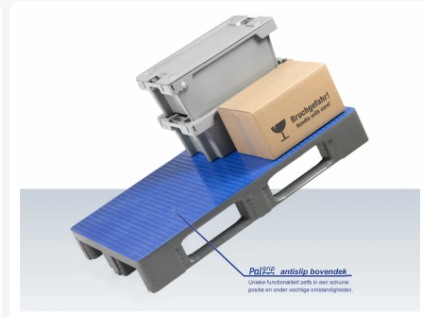

Artikelnummer: 87065899

Bedrukking mogelijk

Euro pallet - TC1 - 1200 x 800 mm - with Anti-slip top deck - grey

Product specifications

Weight (kg)	19 kg
External dimensions (L x W x H)	1200 x 800 x 160 mm
Temperature range	-30°C to +40°C, briefly up to +90°C
Color	Grey
Material	HDPE
Static load capacity	7500 kg
Dynamic load capacity	1250 kg
Load capacity in racks	1000 kg

Properties

The anti-slip strips prevent loads sliding off and mutual sliding of empty pallets

Connections of the pallet chocks to the runners and the pallet surface are extra reinforced. Breakage at these sensitive points is thus reduced to a minimum

Top and bottom pallet surface are completely smooth and unperforated without external rib structures

Intelligent design of the pallet chock ensures better grip of wrapping and stretch film

Raised rims around the TC1 prevent the load sliding off and mutual sliding of empty pallets

Description

Gray Euro pallet type TC1 (1200 x 800 x H 160 mm) with non-slip top deck - suitable for foodstuffs. Executed with 3 longitudinal pallet runners, bottom blocks closed and runners on the underside with reinforcement ribs. The top and bottom pallet decks of the TC1 are completely smooth and closed without external rib structures, without rim. The top deck is fully equipped with a Palgrip non-slip surface. Static load capacity is 7500 kg, dynamic 1250 kg, and in pallet racks 1000 kg. With optional reinforcement profiles in the deck, the load capacity in pallet racks can even be increased to 1750 kg.