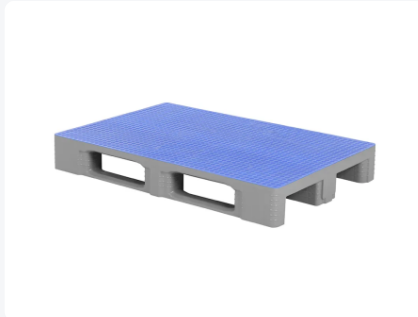

Artikelnummer: 87065899

Bedrukking mogelijk

Euro pallet - TC1 - 1200 x 800 mm - with Anti-slip top deck - grey

Product specifications

Weight (kg)	19 kg
External dimensions (L x W x H)	1200 x 800 x 160 mm
Temperature range	-30°C to +40°C, briefly up to +90°C
Color	Grey
Material	HDPE
Static load capacity	7500 kg
Dynamic load capacity	1250 kg
Load capacity in racks	1000 kg

Properties

The anti-slip strips prevent loads sliding off and mutual sliding of empty pallets

Connections of the pallet chocks to the runners and the pallet surface are extra reinforced. Breakage at these sensitive points is thus reduced to a minimum

Top and bottom pallet surface are completely smooth and unperforated without external rib structures

Intelligent design of the pallet chock ensures better grip of wrapping and stretch film

Raised rims around the TC1 prevent the load sliding off and mutual sliding of empty pallets

Description

Gray Euro pallet type TC1 (1200 x 800 x H 160 mm) with non-slip top deck - suitable for foodstuffs. Executed with 3 longitudinal pallet runners, bottom blocks closed and runners on the underside with reinforcement ribs. The top and bottom pallet decks of the TC1 are completely smooth and closed without external rib structures, without rim. The top deck is fully equipped with a Palgrip non-slip surface. Static load capacity is 7500 kg, dynamic 1250 kg, and in pallet racks 1000 kg. With optional reinforcement profiles in the deck, the load capacity in pallet racks can even be increased to 1750 kg.