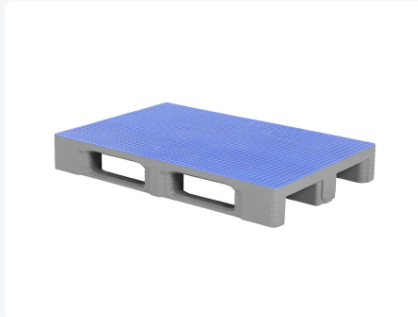

Article number: 87065899

Bedrukking mogelijk

Euro pallet - TC1 - 1200 x 800 mm - with Anti-slip top deck - grey

Product specifications

Uitwendig (LxBxH)	1200 x 800 x 160 mm
Dynamic load capacity	1250 kg
Material	HDPE
Article number	87065899
Weight (kg)	19 kg
Temperature range	-30°C to +40°C, briefly up to +90°C
Color	Grey
Static load capacity	7500 kg
Load capacity in racks	1000

Properties

The anti-slip strips prevent loads sliding off and mutual sliding of empty pallets

Connections of the pallet chocks to the runners and the pallet surface are extra reinforced. Breakage at these sensitive points is thus reduced to a minimum

Top and bottom pallet surface are completely smooth and unperforated without external rib structures

Intelligent design of the pallet chock ensures better grip of wrapping and stretch film

Raised rims around the TC1 prevent the load sliding off and mutual sliding of empty pallets

Description

Gray Euro pallet type TC1 (1200 x 800 x H 160 mm) with non-slip top deck - suitable for foodstuffs. Executed with 3 longitudinal pallet runners, bottom blocks closed and runners on the underside with reinforcement ribs. The top and bottom pallet decks of the TC1 are completely smooth and closed without external rib structures, without rim. The top deck is fully equipped with a Palgrip non-slip surface. Static load capacity is 7500 kg, dynamic 1250 kg, and in pallet racks 1000 kg. With optional reinforcement profiles in the deck, the load capacity in pallet racks can even be increased to 1750 kg.