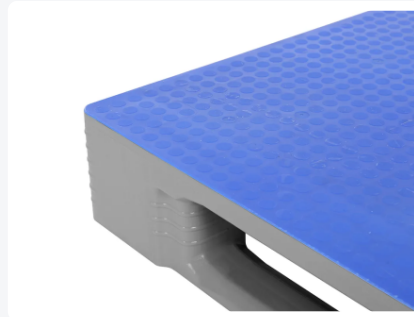

Euro pallet - TC1 - 1200 x 800 mm - with Anti-slip top deck - grey

Product specifications

Uitwendig (LxBxH)	1200 x 800 x 160 mm
Dynamic load capacity	1250 kg kg
Material	HDPE
Article number	87065899
Weight (kg)	19 kg
Temperature range	-30°C to +40°C, briefly up to +90°C
Color	Grey
Static load capacity	7500 kg kg
Load capacity in racks	1000 kg

Properties

The anti-slip strips prevent loads sliding off and mutual sliding of empty pallets

Connections of the pallet chocks to the runners and the pallet surface are extra reinforced. Breakage at these sensitive points is thus reduced to a minimum

Top and bottom pallet surface are completely smooth and unperforated without external rib structures

Intelligent design of the pallet chock ensures better grip of wrapping and stretch film

Raised rims around the TC1 prevent the load sliding off and mutual sliding of empty pallets

Description

Gray Euro pallet type TC1 (1200 x 800 x H 160 mm) with non-slip top deck - suitable for foodstuffs. Executed with 3 longitudinal pallet runners, bottom blocks closed and runners on the underside with reinforcement ribs. The top and bottom pallet decks of the TC1 are completely smooth and closed without external rib structures, without rim. The top deck is fully equipped with a Palgrip non-slip surface. Static load capacity is 7500 kg, dynamic 1250 kg, and in pallet racks 1000 kg. With optional reinforcement profiles in the deck, the load capacity in pallet racks can even be increased to 1750 kg.