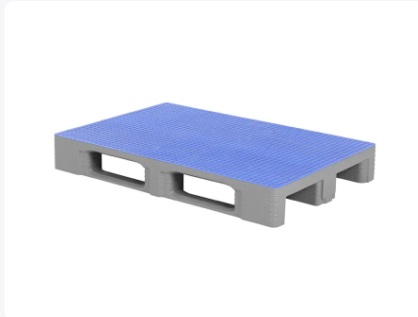

Euro pallet - TC1 - 1200 x 800 mm - with Anti-slip top deck - grey

Product specifications

Uitwendig (LxBxH)	1200 x 800 x 160 mm
Dynamic load capacity	1250 kg kg
Material	HDPE
Article number	87065899
Weight (kg)	19 kg
Temperature range	-30°C to +40°C, briefly up to +90°C
Color	Grey
Static load capacity	7500 kg kg
Load capacity in racks	1000 kg

Properties

The anti-slip strips prevent loads sliding off and mutual sliding of empty pallets

Connections of the pallet chocks to the runners and the pallet surface are extra reinforced. Breakage at these sensitive points is thus reduced to a minimum

Top and bottom pallet surface are completely smooth and unperforated without external rib structures

Intelligent design of the pallet chock ensures better grip of wrapping and stretch film

Raised rims around the TC1 prevent the load sliding off and mutual sliding of empty pallets

Description

Gray Euro pallet type TC1 (1200 x 800 x H 160 mm) with non-slip top deck - suitable for foodstuffs. Executed with 3 longitudinal pallet runners, bottom blocks closed and runners on the underside with reinforcement ribs. The top and bottom pallet decks of the TC1 are completely smooth and closed without external rib structures, without rim. The top deck is fully equipped with a Palgrip non-slip surface. Static load capacity is 7500 kg, dynamic 1250 kg, and in pallet racks 1000 kg. With optional reinforcement profiles in the deck, the load capacity in pallet racks can even be increased to 1750 kg.