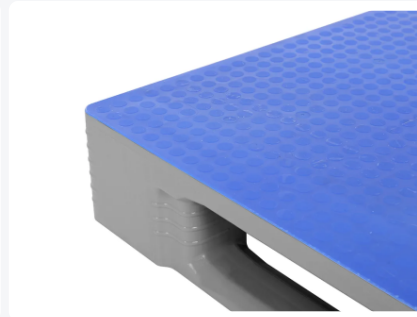

Article number: 87065899

Bedrukking mogelijk

Euro pallet - TC1 - 1200 x 800 mm - with Anti-slip top deck - grey

Product specifications

Uitwendig (LxBxH)	1200 x 800 x 160 mm
Dynamic load capacity	1250 kg
Material	HDPE
Article number	87065899
Weight (kg)	19 kg
Temperature range	-30°C to +40°C, briefly up to +90°C
Color	Grey
Static load capacity	7500 kg
Load capacity in racks	1000

Properties

The anti-slip strips prevent loads sliding off and mutual sliding of empty pallets

Connections of the pallet chocks to the runners and the pallet surface are extra reinforced. Breakage at these sensitive points is thus reduced to a minimum

Top and bottom pallet surface are completely smooth and unperforated without external rib structures

Intelligent design of the pallet chock ensures better grip of wrapping and stretch film

Raised rims around the TC1 prevent the load sliding off and mutual sliding of empty pallets

Description

Gray Euro pallet type TC1 (1200 x 800 x H 160 mm) with non-slip top deck - suitable for foodstuffs. Executed with 3 longitudinal pallet runners, bottom blocks closed and runners on the underside with reinforcement ribs. The top and bottom pallet decks of the TC1 are completely smooth and closed without external rib structures, without rim. The top deck is fully equipped with a Palgrip non-slip surface. Static load capacity is 7500 kg, dynamic 1250 kg, and in pallet racks 1000 kg. With optional reinforcement profiles in the deck, the load capacity in pallet racks can even be increased to 1750 kg.