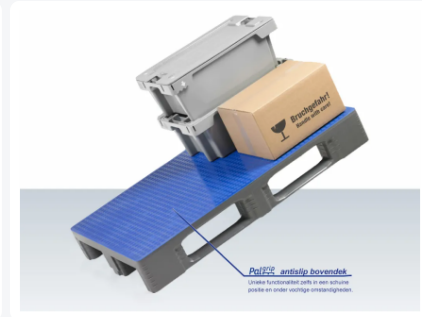

Euro pallet - TC1 - 1200 x 800 mm - with Anti-slip top deck - grey

Product specifications

Uitwendig (LxBxH)	1200 x 800 x 160 mm
Dynamic load capacity	1250 kg kg
Material	HDPE
Article number	87065899
Weight (kg)	19 kg
Temperature range	-30°C to +40°C, briefly up to +90°C
Color	Grey
Static load capacity	7500 kg kg
Load capacity in racks	1000 kg

Properties

The anti-slip strips prevent loads sliding off and mutual sliding of empty pallets

Connections of the pallet chocks to the runners and the pallet surface are extra reinforced. Breakage at these sensitive points is thus reduced to a minimum

Top and bottom pallet surface are completely smooth and unperforated without external rib structures

Intelligent design of the pallet chock ensures better grip of wrapping and stretch film

Raised rims around the TC1 prevent the load sliding off and mutual sliding of empty pallets

Description

Gray Euro pallet type TC1 (1200 x 800 x H 160 mm) with non-slip top deck - suitable for foodstuffs. Executed with 3 longitudinal pallet runners, bottom blocks closed and runners on the underside with reinforcement ribs. The top and bottom pallet decks of the TC1 are completely smooth and closed without external rib structures, without rim. The top deck is fully equipped with a Palgrip non-slip surface. Static load capacity is 7500 kg, dynamic 1250 kg, and in pallet racks 1000 kg. With optional reinforcement profiles in the deck, the load capacity in pallet racks can even be increased to 1750 kg.