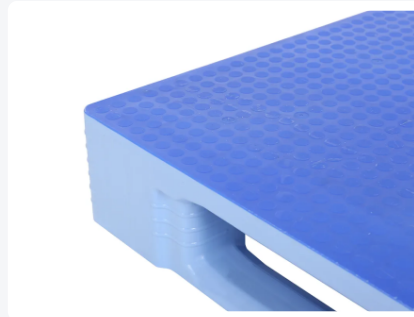

Article number: 87065399

Bedrukking mogelijk

Euro pallet - TC1 - 1200 x 800 mm - with Anti-slip top deck - lightblue

Product specifications

| | |
|------------------------|-------------------------------------|
| Uitwendig (LxBxH) | 1200 x 800 x 160 mm |
| Dynamic load capacity | 1250 kg kg |
| Material | HDPE |
| Article number | 87065399 |
| Weight (kg) | 19 kg |
| Temperature range | -30°C to +40°C, briefly up to +90°C |
| Color | Blue |
| Static load capacity | 7500 kg kg |
| Load capacity in racks | 1000 kg |

Properties

The anti-slip strips prevent loads sliding off and mutual sliding of empty pallets

Connections of the pallet chocks to the runners and the pallet surface are extra reinforced. Breakage at these sensitive points is thus reduced to a minimum

Top and bottom pallet surface are completely smooth and unperforated without external rib structures

Intelligent design of the pallet chock ensures better grip of wrapping and stretch film

Raised rims around the TC1 prevent the load sliding off and mutual sliding of empty pallets

Description

Light blue Euro pallet type TC1 (1200 x 800 x H 160 mm) with non-slip top deck - suitable for foodstuffs. Executed with 3 longitudinal pallet runners, bottom blocks closed and runners on the underside with reinforcement ribs. The top and bottom pallet decks of the TC1 are completely smooth and closed without external rib structures, without rim. The top deck is fully equipped with a Palgrip non-slip surface. Static load capacity is 7500 kg, dynamic 1250 kg, and in pallet racks 1000 kg. With optional reinforcement profiles in the deck, the load capacity in pallet racks can even be increased to 1750 kg.