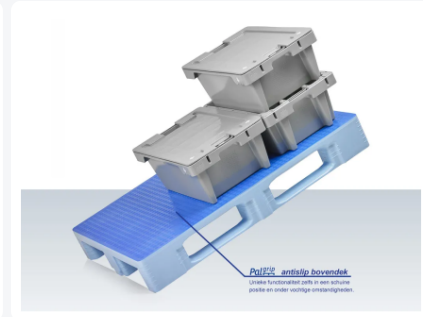

Article number: 87065399

Bedrukking mogelijk

Euro pallet - TC1 - 1200 x 800 mm - with Anti-slip top deck - lightblue

Product specifications

Uitwendig (LxBxH)	1200 x 800 x 160 mm
Dynamic load capacity	1250 kg
Material	HDPE
Article number	87065399
Weight (kg)	19 kg
Temperature range	-30°C to +40°C, briefly up to +90°C
Color	Blue
Static load capacity	7500 kg
Load capacity in racks	1000

Properties

The anti-slip strips prevent loads sliding off and mutual sliding of empty pallets

Connections of the pallet chocks to the runners and the pallet surface are extra reinforced. Breakage at these sensitive points is thus reduced to a minimum

Top and bottom pallet surface are completely smooth and unperforated without external rib structures

Intelligent design of the pallet chock ensures better grip of wrapping and stretch film

Raised rims around the TC1 prevent the load sliding off and mutual sliding of empty pallets

Description

Light blue Euro pallet type TC1 (1200 x 800 x H 160 mm) with non-slip top deck - suitable for foodstuffs. Executed with 3 longitudinal pallet runners, bottom blocks closed and runners on the underside with reinforcement ribs. The top and bottom pallet decks of the TC1 are completely smooth and closed without external rib structures, without rim. The top deck is fully equipped with a Palgrip non-slip surface. Static load capacity is 7500 kg, dynamic 1250 kg, and in pallet racks 1000 kg. With optional reinforcement profiles in the deck, the load capacity in pallet racks can even be increased to 1750 kg.