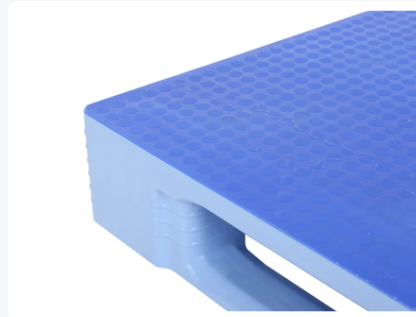

Article number: 87065399

Bedrukking mogelijk

Euro pallet - TC1 - 1200 x 800 mm - with Anti-slip top deck - lightblue

Product specifications

Uitwendig (LxBxH)	1200 x 800 x 160 mm
Dynamic load capacity	1250 kg
Material	HDPE
Article number	87065399
Weight (kg)	19 kg
Temperature range	-30°C to +40°C, briefly up to +90°C
Color	Blue
Static load capacity	7500 kg
Load capacity in racks	1000

Properties

The anti-slip strips prevent loads sliding off and mutual sliding of empty pallets

Connections of the pallet chocks to the runners and the pallet surface are extra reinforced. Breakage at these sensitive points is thus reduced to a minimum

Top and bottom pallet surface are completely smooth and unperforated without external rib structures

Intelligent design of the pallet chock ensures better grip of wrapping and stretch film

Raised rims around the TC1 prevent the load sliding off and mutual sliding of empty pallets

Description

Light blue Euro pallet type TC1 (1200 x 800 x H 160 mm) with non-slip top deck - suitable for foodstuffs. Executed with 3 longitudinal pallet runners, bottom blocks closed and runners on the underside with reinforcement ribs. The top and bottom pallet decks of the TC1 are completely smooth and closed without external rib structures, without rim. The top deck is fully equipped with a Palgrip non-slip surface. Static load capacity is 7500 kg, dynamic 1250 kg, and in pallet racks 1000 kg. With optional reinforcement profiles in the deck, the load capacity in pallet racks can even be increased to 1750 kg.