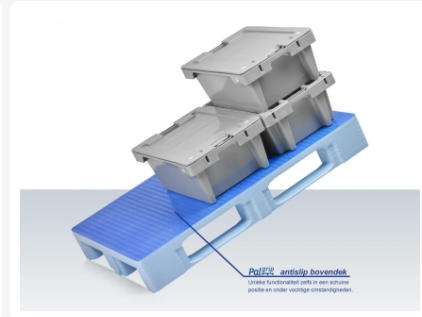

Article number: 87065399

Bedrukking mogelijk

Euro pallet - TC1 - 1200 x 800 mm - with Anti-slip top deck - lightblue

Product specifications

| | |
|------------------------|-------------------------------------|
| Uitwendig (LxBxH) | 1200 x 800 x 160 mm |
| Dynamic load capacity | 1250 kg kg |
| Material | HDPE |
| Article number | 87065399 |
| Weight (kg) | 19 kg |
| Temperature range | -30°C to +40°C, briefly up to +90°C |
| Color | Blue |
| Static load capacity | 7500 kg kg |
| Load capacity in racks | 1000 kg |

Properties

The anti-slip strips prevent loads sliding off and mutual sliding of empty pallets

Connections of the pallet chocks to the runners and the pallet surface are extra reinforced. Breakage at these sensitive points is thus reduced to a minimum

Top and bottom pallet surface are completely smooth and unperforated without external rib structures

Intelligent design of the pallet chock ensures better grip of wrapping and stretch film

Raised rims around the TC1 prevent the load sliding off and mutual sliding of empty pallets

Description

Light blue Euro pallet type TC1 (1200 x 800 x H 160 mm) with non-slip top deck - suitable for foodstuffs. Executed with 3 longitudinal pallet runners, bottom blocks closed and runners on the underside with reinforcement ribs. The top and bottom pallet decks of the TC1 are completely smooth and closed without external rib structures, without rim. The top deck is fully equipped with a Palgrip non-slip surface. Static load capacity is 7500 kg, dynamic 1250 kg, and in pallet racks 1000 kg. With optional reinforcement profiles in the deck, the load capacity in pallet racks can even be increased to 1750 kg.