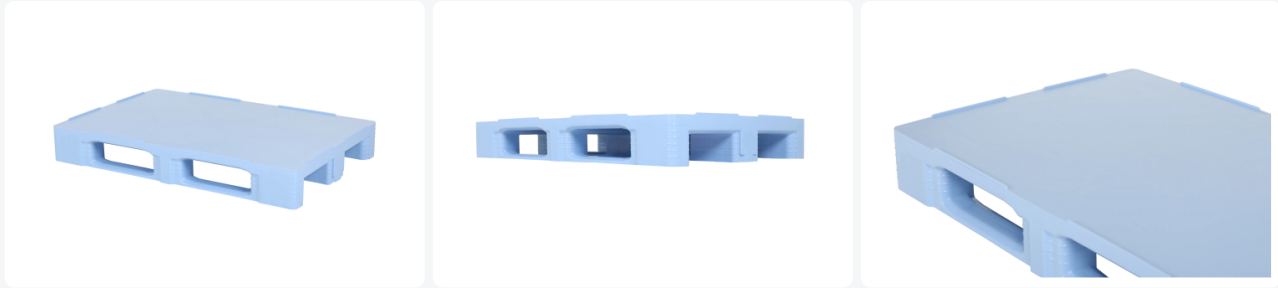

Euro pallet - TC1 - 1200 x 800 mm (with rims) - blue

Product specifications

Uitwendig (LxBxH)	1200 x 800 x 160 mm
Dynamic load capacity	1500 kg
Material	HDPE
Article number	87065301
Weight (kg)	18 kg
Temperature range	-30°C to +40°C, briefly up to +90°C
Color	Blue
European Article Number	7424915316392
Static load capacity	7500 kg
Edge height	7 mm
Load capacity in racks	1000

Properties

Connections of the pallet chocks to the runners and the pallet surface are extra reinforced. Breakage at these sensitive points is thus reduced to a minimum

Top and bottom pallet surface are completely smooth and unperforated without external rib structures

Intelligent design of the pallet chock ensures better grip of wrapping and stretch film

Raised rims around the TC1 prevent the load sliding off and mutual sliding of empty pallets

TC1 runners are chamfered on both edges

The TC pallet's patented weld geometry guarantees a high load capacity and long lifetime

Very high load capacity that is upgradable to 1750 kg in pallet racks using reinforcing sections: on request

Description

European pallet in size 1200 x 800 mm with a height of 160 mm. Made from food-grade plastic. The pallet is completely smooth and hygienic, making it extremely suitable for food handling. It has 3 pallet runners longitudinally and raised edges all around (7 mm) on the pallet deck. The raised edges prevent slipping of cargo and sliding of empty pallets. The bottom of the blocks is closed, and the runners are equipped with reinforcement ribs. The top and bottom of the pallet deck are completely smooth and closed without external rib structures. The transitions from the blocks to the runners and to the pallet deck are reinforced to minimize breakage at these sensitive points.