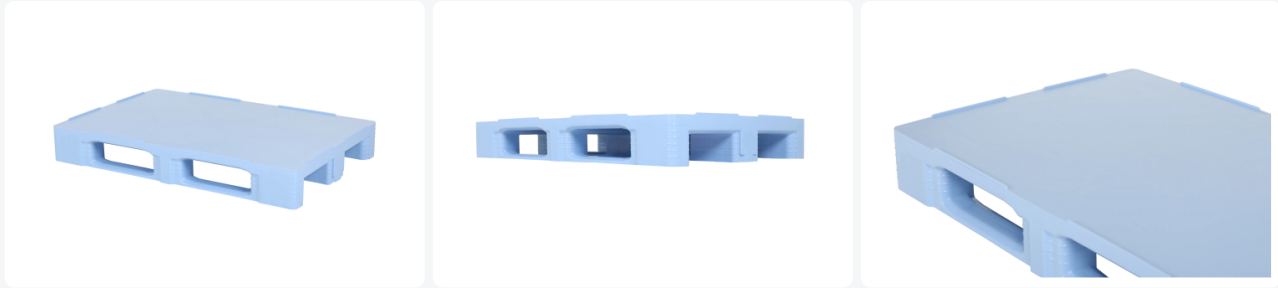

Euro pallet - TC1 - 1200 x 800 mm (with rims) - blue

Product specifications

Uitwendig (LxBxH)	1200 x 800 x 160 mm
Dynamic load capacity	1500 kg
Material	HDPE
Article number	87065301
Weight (kg)	18 kg
Temperature range	-30°C to +40°C, briefly up to +90°C
Color	Blue
European Article Number	7424915316392
Static load capacity	7500 kg
Edge height	7 mm
Load capacity in racks	1000

Properties

Connections of the pallet chocks to the runners and the pallet surface are extra reinforced. Breakage at these sensitive points is thus reduced to a minimum

Top and bottom pallet surface are completely smooth and unperforated without external rib structures

Intelligent design of the pallet chock ensures better grip of wrapping and stretch film

Raised rims around the TC1 prevent the load sliding off and mutual sliding of empty pallets

TC1 runners are chamfered on both edges

European pallet in size 1200 x 800 mm with a height of 160 mm. Made from food-grade plastic. The pallet is completely smooth and hygienic, making it extremely suitable for food handling. It has 3 pallet runners longitudinally and raised edges all around (7 mm) on the pallet deck. The raised edges prevent slipping of cargo and sliding of empty pallets. The bottom of the blocks is closed, and the runners are equipped with reinforcement ribs. The top and bottom of the pallet deck are completely smooth and closed without external rib structures. The transitions from the blocks to the runners and to the pallet deck are reinforced to minimize breakage at these sensitive points.