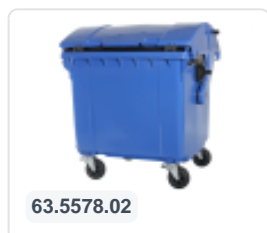

Matching accessories