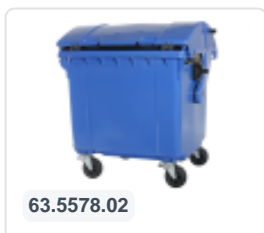

Matching accessories