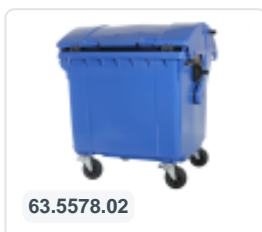

# Four-wheeled 1100 litre waste container - flat lid - green

## Product specifications Properties

|                   |                       |
|-------------------|-----------------------|
| Uitwendig (LxBxH) | 1370 x 1190 x 1470 mm |
| Capacity          | 1100 liter liter      |
| Material          | Recycled HDPE         |
| Article number    | 81691510              |
| Weight (kg)       | 50 kg                 |
| Color             | Green                 |

The waste container is fitted with four galvanised swivel castors, two with brakes.

With plastic wheel rim and rubber Ø 200 mm tread.

The four-wheeled waste container is suitable for emptying with the dustcart.

## Description

Mobile green 1100-liter plastic waste container (1370 x 1190 x 1470 mm) equipped with Ø200 mm rubber tread. Galvanized swivel wheels, two of which have wheel stops. The 1100-liter waste container is certified according to DIN EN 840, making it suitable for all types of waste collection vehicles with emptying systems according to DIN EN 840. The container body and wheel attachment are extra reinforced, ensuring extreme durability. Equipped with special lifting pins on the sides. Highly suitable for professional and long-term use. The container body and wheel attachment are extra reinforced, allowing for extreme durability with a maximum load weight of 440 kg. Thanks to the smooth inner walls, dirt does not stick to the walls, making the waste containers easy to clean. The 4-wheel waste container is resistant to acid, weather conditions, and UV radiation.