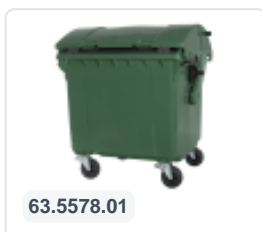

Matching accessories