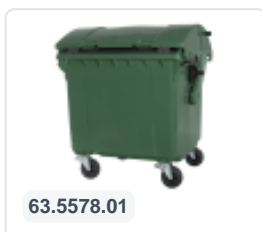

# Four-wheeled 1100 litre waste container - flat lid - green

## Product specifications Properties

|                   |                       |
|-------------------|-----------------------|
| Uitwendig (LxBxH) | 1370 x 1190 x 1470 mm |
| Capacity          | 1100 liter liter      |
| Material          | Recycled HDPE         |
| Article number    | 81691510              |
| Weight (kg)       | 50 kg                 |
| Color             | Green                 |

The waste container is fitted with four galvanised swivel castors, two with brakes.

With plastic wheel rim and rubber Ø 200 mm tread.

The four-wheeled waste container is suitable for emptying with the dustcart.

## Description

Mobile green 1100-liter plastic waste container (1370 x 1190 x 1470 mm) equipped with Ø200 mm rubber tread. Galvanized swivel wheels, two of which have wheel stops. The 1100-liter waste container is certified according to DIN EN 840, making it suitable for all types of waste collection vehicles with emptying systems according to DIN EN 840. The container body and wheel attachment are extra reinforced, ensuring extreme durability. Equipped with special lifting pins on the sides. Highly suitable for professional and long-term use. The container body and wheel attachment are extra reinforced, allowing for extreme durability with a maximum load weight of 440 kg. Thanks to the smooth inner walls, dirt does not stick to the walls, making the waste containers easy to clean. The 4-wheel waste container is resistant to acid, weather conditions, and UV radiation.