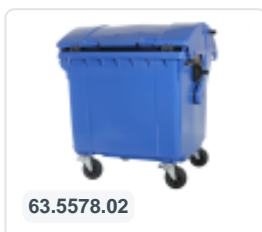

Matching accessories