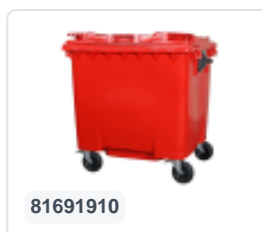

Matching accessories