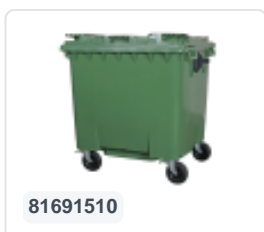

Matching accessories