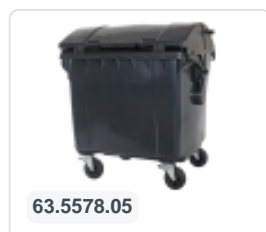

Matching accessories