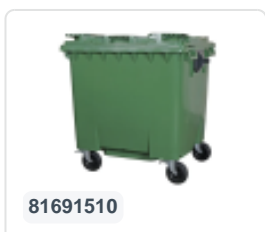

Matching accessories