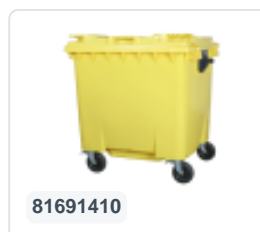

Matching accessories