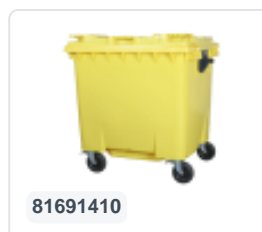

Matching accessories