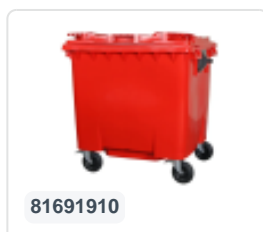

Matching accessories