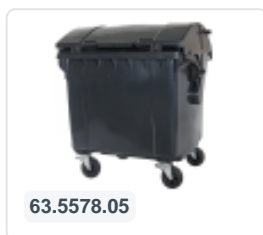

Matching accessories