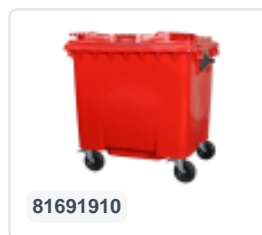

Matching accessories