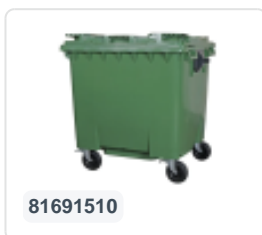

Matching accessories