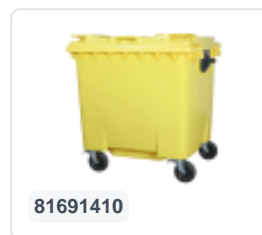

Matching accessories