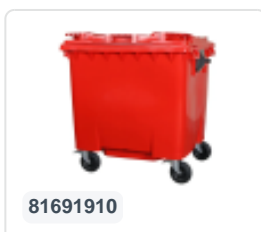

Matching accessories