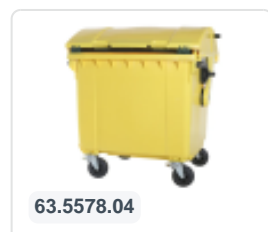

Matching accessories