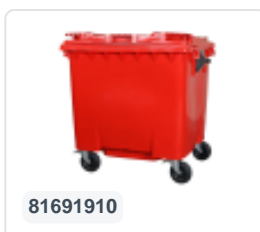

# Four-wheeled 1100 litre waste container - flat lid - yellow

## Product specifications

Weight (kg)	50 kg
External dimensions ( L x W x H)	1370 x 1190 x 1470 mm
Capacity	1100 liter
Color	Yellow
Material	Recycled HDPE

## Properties

The waste container is fitted with four galvanised swivel castors, two with brakes.

With plastic wheel rim and rubber Ø 200 mm tread.

The four-wheeled waste container is suitable for emptying with the dustcart.

## Description

Mobile yellow 1100-liter plastic waste container (1370 x 1190 x 1470 mm) equipped with rubber tread Ø200 mm. Galvanized swivel wheels, two of which have wheel stops. The 1100-liter waste container is certified according to DIN EN 840 and therefore suitable for all types of garbage trucks with an emptying system according to DIN EN 840. The container body and wheel attachment are extra reinforced and therefore extremely durable. Laterally equipped with special lifting pins. Highly suitable for professional and long-term use. The container body and wheel attachment are extra reinforced, capable of handling a maximum filling weight of 440 kg. Thanks to the smooth inner walls, dirt does not adhere to the wall, making the waste containers easy to clean. The 4-wheel waste container is resistant to acid, weather conditions, and UV radiation.