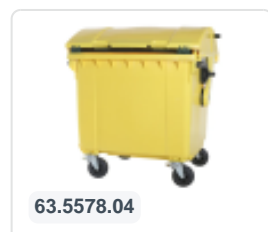

# Four-wheeled 1100 litre waste container - flat lid - yellow

## Product specifications

Weight (kg)	50 kg
External dimensions ( L x W x H)	1370 x 1190 x 1470 mm
Capacity	1100 liter
Color	Yellow
Material	Recycled HDPE

## Properties

The waste container is fitted with four galvanised swivel castors, two with brakes.

With plastic wheel rim and rubber Ø 200 mm tread.

The four-wheeled waste container is suitable for emptying with the dustcart.

## Description

Mobile yellow 1100-liter plastic waste container (1370 x 1190 x 1470 mm) equipped with rubber tread Ø200 mm. Galvanized swivel wheels, two of which have wheel stops. The 1100-liter waste container is certified according to DIN EN 840 and therefore suitable for all types of garbage trucks with an emptying system according to DIN EN 840. The container body and wheel attachment are extra reinforced and therefore extremely durable. Laterally equipped with special lifting pins. Highly suitable for professional and long-term use. The container body and wheel attachment are extra reinforced, capable of handling a maximum filling weight of 440 kg. Thanks to the smooth inner walls, dirt does not adhere to the wall, making the waste containers easy to clean. The 4-wheel waste container is resistant to acid, weather conditions, and UV radiation.