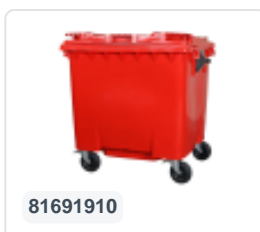

Matching accessories