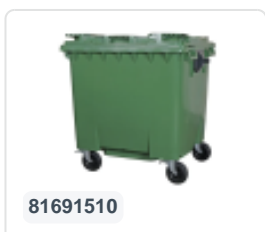

# Four-wheeled 1100 litre waste container - flat lid - yellow

## Product specifications

Weight (kg)	50 kg
External dimensions ( L x W x H)	1370 x 1190 x 1470 mm
Capacity	1100 liter
Color	Yellow
Material	Recycled HDPE

## Properties

The waste container is fitted with four galvanised swivel castors, two with brakes.

With plastic wheel rim and rubber Ø 200 mm tread.

The four-wheeled waste container is suitable for emptying with the dustcart.

## Description

Mobile yellow 1100-liter plastic waste container (1370 x 1190 x 1470 mm) equipped with rubber tread Ø200 mm. Galvanized swivel wheels, two of which have wheel stops. The 1100-liter waste container is certified according to DIN EN 840 and therefore suitable for all types of garbage trucks with an emptying system according to DIN EN 840. The container body and wheel attachment are extra reinforced and therefore extremely durable. Laterally equipped with special lifting pins. Highly suitable for professional and long-term use. The container body and wheel attachment are extra reinforced, capable of handling a maximum filling weight of 440 kg. Thanks to the smooth inner walls, dirt does not adhere to the wall, making the waste containers easy to clean. The 4-wheel waste container is resistant to acid, weather conditions, and UV radiation.