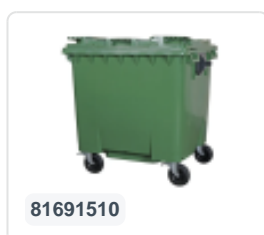

Matching accessories