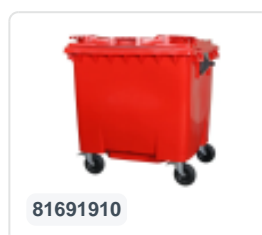

Matching accessories