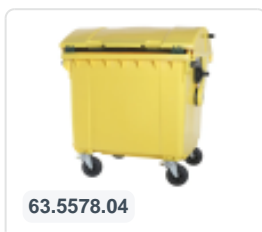

Matching accessories