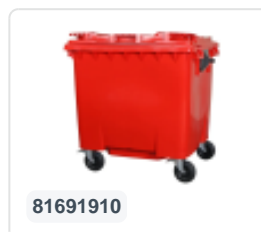

Matching accessories