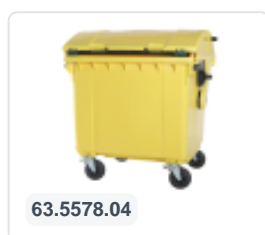

Matching accessories