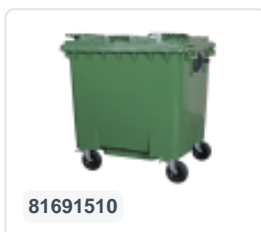

Matching accessories