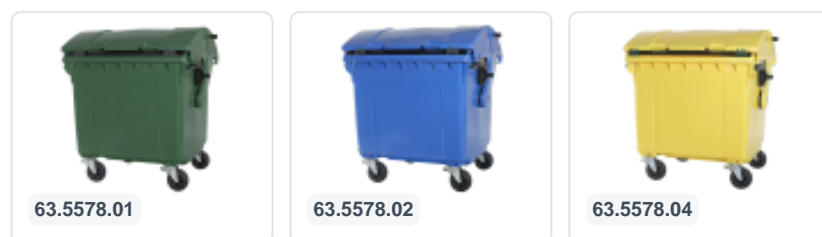

Matching accessories