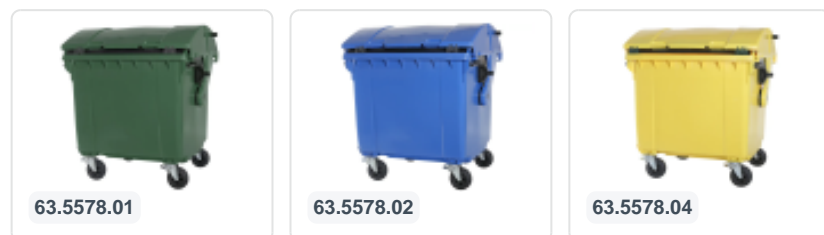

Matching accessories