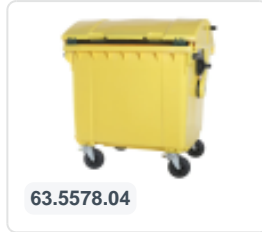

Matching accessories