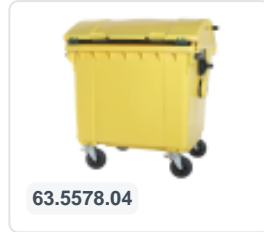

Matching accessories