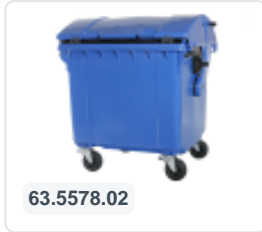

Matching accessories