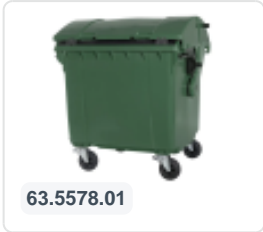

Matching accessories