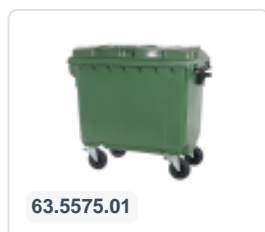

Matching accessories