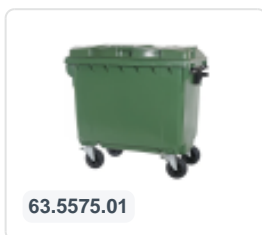

Matching accessories