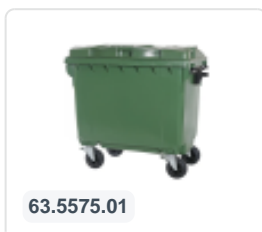

Matching accessories