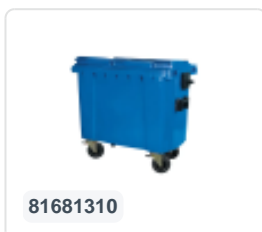

Matching accessories