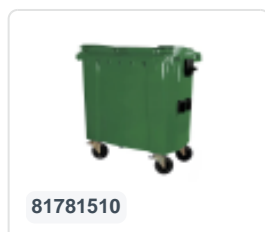

Matching accessories