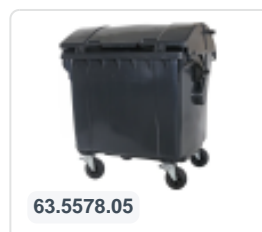

Matching accessories