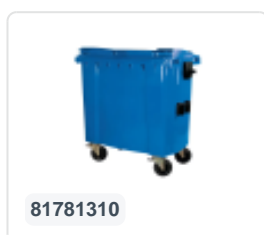

Matching accessories