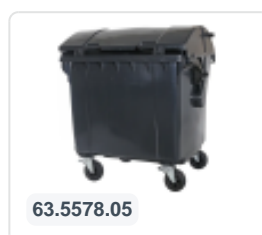

Matching accessories