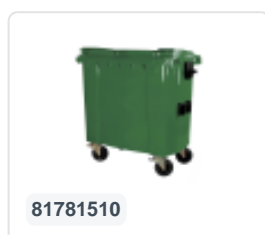

Matching accessories