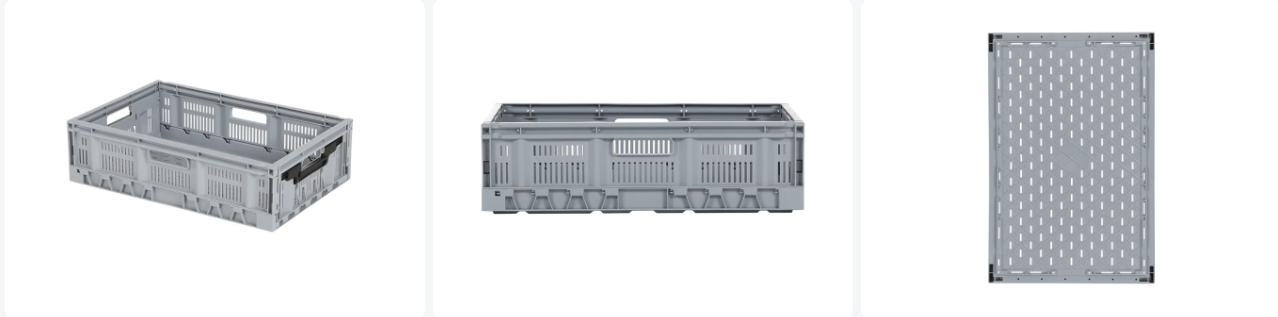

# Folding crate - 600 x 400 x H 170 mm - grey

## Product specifications

Weight (kg)	1,9 kg
External dimensions (L x W x H)	600 x 400 x 170 mm
Temperature range	-30°C to +40°C, briefly up to +90°C
Capacity	33 liter
Color	Grey
Material	HDPE
Bottom	Perforated
Sidewalls	Perforated
Handles	Open
Folded height	50
Internal dimensions (L x W x H)	570 x 370 x 161 mm

## Properties

Grey plastic collapsible crate from the FRESH BOX series

Dimensions: 600 x 400 x H 170 mm with a capacity of 33 liters

Perforated side walls for ventilation

4 open handles for easy lifting and carrying

## Description

Gray plastic collapsible crate (600 x 400 x H 170 mm - 33 liters) from the FRESH BOX series. The gray collapsible crate features perforated bottom and side walls. And is equipped with 4 open handles. Folding height 50 mm and stacking height only 40 mm. The walls unlock particularly smoothly thanks to the easy-lock system located under the handles. After unlocking, all four walls can be folded down. Very stable and robust collapsible crate in Euro norm format, suitable for use in logistics systems. The collapsible crate has a carrying capacity of 25 kilograms. The stack load is 200 kilograms. This means that you can stack filled collapsible crates up to a maximum of 8 high.