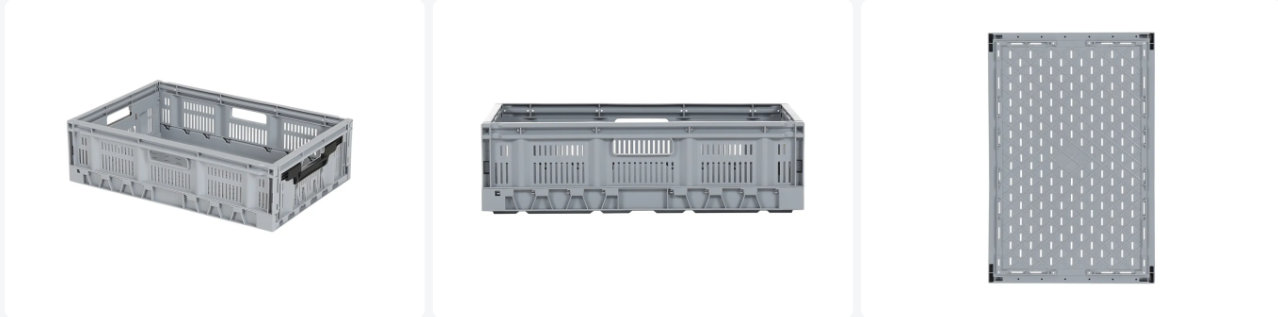

Article number: 30.KB617.5

Folding crate - 600 x 400 x H 170 mm - grey

Product specifications

Uitwendig (LxBxH)	600 x 400 x 170 mm
Inwendig (LxBxH)	570 x 370 x 161 mm
Capacity	33 liter
Handles	Open
Sidewalls	Perforated
Material	HDPE
Article number	30.KB617.5
Weight (kg)	1,9 kg
Temperature range	-30°C to +40°C, briefly up to +90°C
Color	Grey
Bottom	Perforated
Folded height	50

Properties

Grey plastic collapsible crate from the FRESH BOX series

Dimensions: 600 x 400 x H 170 mm with a capacity of 33 liters

Perforated side walls for ventilation

4 open handles for easy lifting and carrying

Collapsible height of 50 mm, saving storage space when not in use

Stack height of only 40 mm, allowing efficient stacking

Description

Gray plastic collapsible crate (600 x 400 x H 170 mm - 33 liters) from the FRESH BOX series. The gray collapsible crate features perforated bottom and side walls. And is equipped with 4 open handles. Folding height 50 mm and stacking height only 40 mm. The walls unlock particularly smoothly thanks to the easy-lock system located under the handles. After unlocking, all four walls can be folded down. Very stable and robust collapsible crate in Euro norm format, suitable for use in logistics systems. The collapsible crate has a carrying capacity of 25 kilograms. The stack load is 200 kilograms. This means that you can stack filled collapsible crates up to a maximum of 8 high.