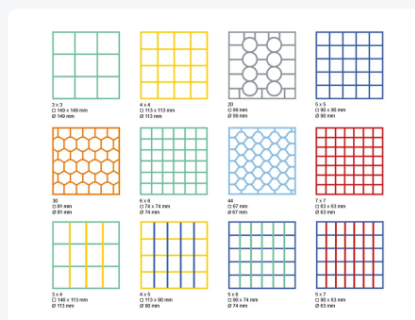

Glass basket 50.NK.120

Product specifications

Uitwendig (LxBxH)	500 x 500 mm
Handles	Open, for more comfortable carrying
Sidewalls	Open, for optimum washing result and a faster drying process
Material	PP
Article number	50.NK.120.P
Color	Blue
Bottom	Open and especially reinforced, so suitable for use in basket transport machines with transport hooks

Properties

Suitable for use in basket transport machines with transport hooks

You may easily determine suitable basket layout and height using the size chart. Receive your own size chart by calling us or filling in the contact form

Glass basket (500 x 500 mm) with height precisely adjusted to glass height. Basket height ranging from 149 mm to 219 mm, suitable for glass heights from 130 mm to 190 mm, for glasses without a foot. This basket variant comes with compartment dividers in the bottom basket. The top rim is not equipped with compartment dividers. The basket has four-sided slots for color clips for content indication, etc. The bottom is open and specially reinforced, making the basket suitable for use in basket transport machines with transport hooks. Side walls and bottom have an open construction for optimal rinsing results and faster drying process. In short: our baskets act as a "custom fit" for your glassware and other porcelain, preventing breakage and waste of valuable storage space. The open construction also ensures rinsing results that will make you shine.